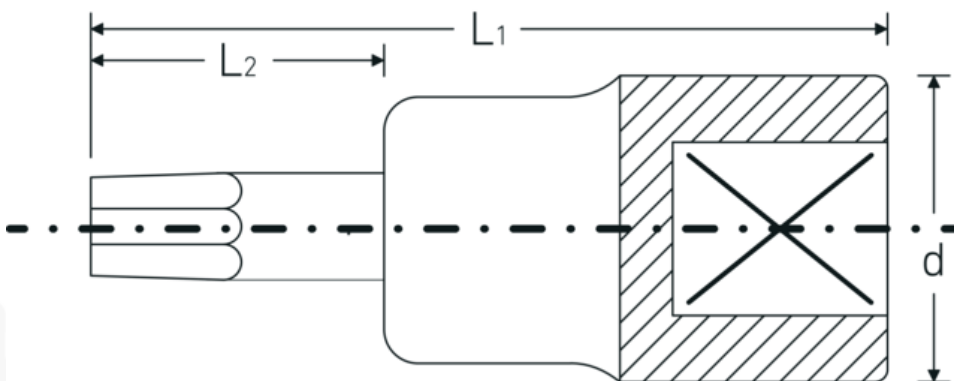

## Screwdriver socket

49TX

Product no. 02100027  
GTIN 4018754002856  
Model 49 TX T 27

**Label.** 3/8 " Screwdriver socket L.49mm

- Features.**
- for inside TORX® screws
  - Chrome Alloy Steel, chrome plated

## Technical Drawing.

## Technical Attributes.

Drive profile TORX®  
Internal square drive (inch) 3/8 "

## Logistics data.

Depth mm (IFS) 50  
Width mm (IFS) 18

<b>d</b>	17,8 mm	<b>Height mm (IFS)</b>	18
<b>Size of output profile</b>	T27	<b>Length (packed, mm)</b>	70
<b>L1</b>	49 mm	<b>Width (packed, mm)</b>	60
<b>L2</b>	17 mm	<b>Height (packed, mm)</b>	18
		<b>Volume (packed, dm3)</b>	0.0756 dm3
		<b>Art. no.</b>	02100027
		<b>Weight (gross, kg)</b>	0,236
		<b>Weight PAP (kg)</b>	0,000
		<b>Weight PVC (kg)</b>	0,003
		<b>GTIN</b>	4018754002856
		<b>Country of origin</b>	GERMANY
		<b>Region of origin</b>	Nordrhein-Westfalen
		<b>WEEE/ElektroG</b>	nicht ear-pflichtig
		<b>Customs tariff no.</b>	82042000
		<b>Packing standard</b>	5
		<b>Weight</b>	46 g