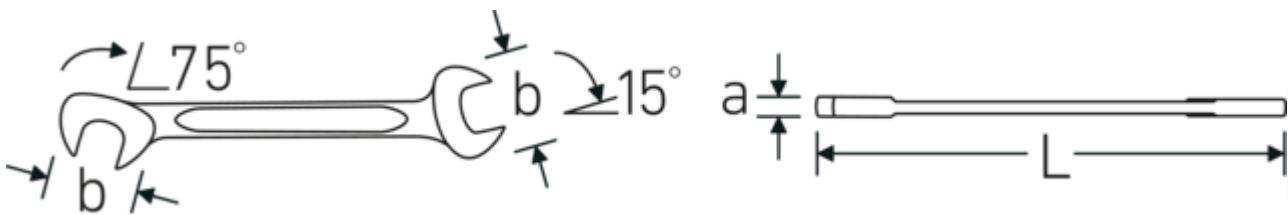

Small double-open ended spanner
ELECTRIC, metric

ELECTRIC 12

Product no. **40060808**
GTIN **4018754018598**
Model **ELECTRIC 12 8**

Label.

Double open-ended spanner, small Spanner size 8 mm L.96mm

Features.

- straight design, jaw position 15° and 75°
- sturdy, slim and lightweight intelligent design
- high bending strength due to double T-profile
- STAHLWILLE's round finish ensures a surface that is pleasant to the skin and has a good grip
- extremely sturdy, exceptionally durable
- drop-forged, hardened and cooled in oil bath
- chrome-alloy steel, chrome plated

Technical Drawing.

Technical Attributes.

a	3 mm
Width mm (b)	16,8 mm
Length mm (L)	96 mm
Jaw angle	15/75 °
Spanner width 1 [mm]	8 mm
Spanner width 2 [mm]	8 mm

Logistics data.

Depth mm (IFS)	96
Width mm (IFS)	17
Height mm (IFS)	3
Length (packed, mm)	110
Width (packed, mm)	40
Height (packed, mm)	15

Volume (packed, dm3)	0.066 dm3
Art. no.	40060808
Weight (gross, kg)	0,155
Weight PAP (kg)	0,000
Weight PVC (kg)	0,003
GTIN	4018754018598
Country of origin	GERMANY
Region of origin	Nordrhein-Westfalen
WEEE/ElektroG	nicht ear-pflichtig
Customs tariff no.	82041100
Packing standard	10
Weight	16 g