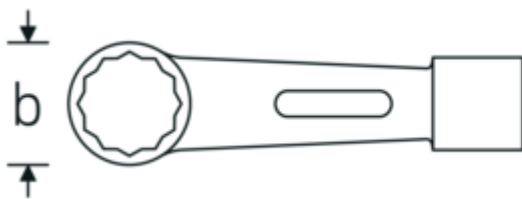

Impact ring wrench

8

Product no. **42010036**
GTIN **4018754023165**
Model **8 36**

Label.

Impact ring wrench Wrench size 36 mm L.195mm

Technical Drawing.

Technical Attributes.

a	26 mm
Width mm (b)	52,4 mm
Length mm (L)	195 mm
Wrench width 1 [mm]	36 mm

Logistics data.

Depth mm (IFS)	196
Width mm (IFS)	53
Height mm (IFS)	26
Length (packed, mm)	196
Width (packed, mm)	53
Height (packed, mm)	26
Volume (packed, dm3)	0.270088 dm3

Product no.	42010036
Weight (gross, kg)	0,685
Weight PAP (kg)	0,000
Weight PVC (kg)	0,000
GTIN	4018754023165
Country of origin	GERMANY
Region of origin	Nordrhein-Westfalen
WEEE/ElektroG	nicht ear-pflichtig
Customs tariff no.	82041100
Packing standard	1
Weight	684 g

Variants.

Product no.	Art. no. (ERP)	Description	GTIN
42010032	8 32	Impact ring wrench Wrench size 32 mm L.195mm	4018754023141
42010036	8 36	Impact ring wrench Wrench size 36 mm L.195mm	4018754023165
42010041	8 41	Impact ring wrench Wrench size 41 mm L.200mm	4018754023172
42010046	8 46	Impact ring wrench Wrench size 46 mm L.250mm	4018754023189
42010050	8 50	Impact ring wrench Wrench size 50 mm L.280mm	4018754023196
42010055	8 55	Impact ring wrench Wrench size 55 mm L.300mm	4018754023219
42010060	8 60	Impact ring wrench Wrench size 60 mm L.300mm	4018754023233
42010065	8 65	Impact ring wrench Wrench size 65 mm L.325mm	4018754023257
42010070	8 70	Impact ring wrench Wrench size 70 mm L.355mm	4018754023264
42010075	8 75	Impact ring wrench Wrench size 75 mm L.360mm	4018754023271
42010080	8 80	Impact ring wrench Wrench size 80 mm L.440mm	4018754023295
42010085	8 85	Impact ring wrench Wrench size 85 mm L.440mm	4018754023318
42010090	8 90	Impact ring wrench Wrench size 90 mm L.445mm	4018754023325
42010095	8 95	Impact ring wrench Wrench size 95 mm L.450mm	4018754023332