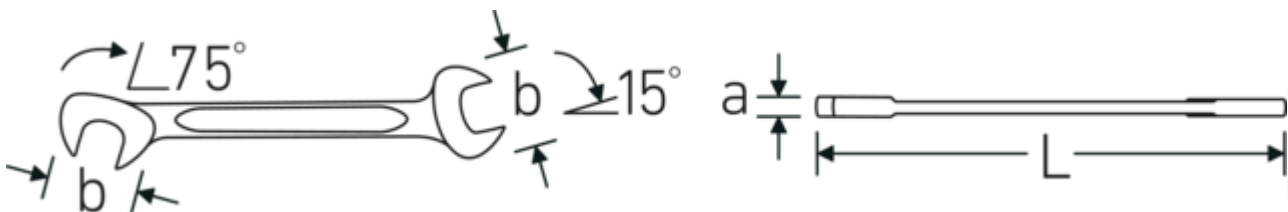

**Small double-open ended spanner**  
**ELECTRIC, metric**

**ELECTRIC 12**

Product no. **40061010**  
GTIN **4018754018611**  
Model **ELECTRIC 12 10**

**Label.**

Double open-ended spanner, small Spanner size 10 mm L.105mm

**Features.**

- straight design, jaw position 15° and 75°
- sturdy, slim and lightweight intelligent design
- high bending strength due to double T-profile
- STAHLWILLE's round finish ensures a surface that is pleasant to the skin and has a good grip
- extremely sturdy, exceptionally durable
- drop-forged, hardened and cooled in oil bath
- chrome-alloy steel, chrome plated

**Technical Drawing.**

**Technical Attributes.**

a	3 mm
Width mm (b)	21 mm
Length mm (L)	105 mm
Jaw angle	15/75 °
Spanner width 1 [mm]	10 mm
Spanner width 2 [mm]	10 mm

**Logistics data.**

Depth mm (IFS)	105
Width mm (IFS)	21
Height mm (IFS)	3
Length (packed, mm)	120
Width (packed, mm)	50
Height (packed, mm)	18

40061414

ELECTRIC 12 14

Double open-ended spanner, small  
Spanner size 14 mm L.131mm

4018754018659