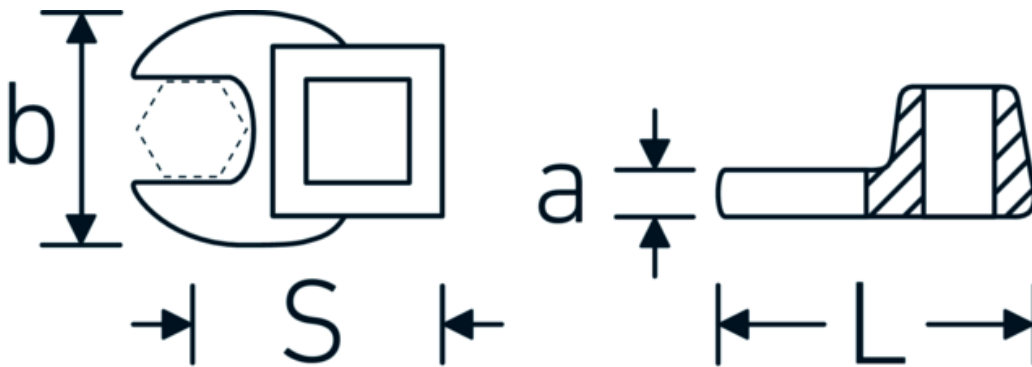

CROW-FOOT wrench, inch

540a

Product no. **02500048**
GTIN **4018754004706**
Model **540 A 1**

Label. 3/8 " CROW-FOOT wrench Wrench size 1" L.47mm

Technical Drawing.

Technical Attributes.

a	8 mm
Internal square drive (inch)	3/8 "
Width mm (b)	45 mm
Length mm (L)	47 mm
S	26,7 mm
Wrench size [inch]	1 "

Logistics data.

Depth mm (IFS)	48
Width mm (IFS)	44
Height mm (IFS)	18
Length (packed, mm)	49
Width (packed, mm)	45
Height (packed, mm)	18
Volume (packed, dm3)	0.03969 dm3
Product no.	02500048
Weight (gross, kg)	0,080

Variants.

Product no.	Model no. (ERP)	Description	GTIN
01500024	540 A 3/8	1/4 " CROW-FOOT wrench Wrench size 3/8" L.25,5mm	4018754173839
02500028	540 A 7/16	3/8 " CROW-FOOT wrench Wrench size 7/16" L.32mm	4018754004621
02500032	540 A 1/2	3/8 " CROW-FOOT wrench Wrench size 1/2" L.34,3mm	4018754004638
02500034	540 A 9/16	3/8 " CROW-FOOT wrench Wrench size 9/16" L.37,7mm	4018754004645
02500036	540 A 5/8	3/8 " CROW-FOOT wrench Wrench size 5/8" L.37,7mm	4018754004652
02500038	540 A 11/16	3/8 " CROW-FOOT wrench Wrench size 11/16" L.42,5mm	4018754004669
02500040	540 A 3/4	3/8 " CROW-FOOT wrench Wrench size 3/4" L.42,5mm	4018754004676
02500042	540 A 13/16	3/8 " CROW-FOOT wrench Wrench size 13/16" L.42,3mm	4018754004683
02500044	540 A 7/8	3/8 " CROW-FOOT wrench Wrench size 7/8" L.44,5mm	4018754004690
02500048	540 A 1	3/8 " CROW-FOOT wrench Wrench size 1" L.47mm	4018754004706
02500050	540 A 1 1/16	3/8 " CROW-FOOT wrench Wrench size 1 1/16" L.47mm	4018754004713
02500052	540 A 1 1/8	3/8 " CROW-FOOT wrench Wrench size 1 1/8" L.50mm	4018754004720
02500054	540 A 1 3/16	3/8 " CROW-FOOT wrench Wrench size 1 3/16" L.50mm	4018754004737
02500056	540 A 1 1/4	3/8 " CROW-FOOT wrench Wrench size 1 1/4" L.53mm	4018754004744
02500058	540 A 1 5/16	3/8 " CROW-FOOT wrench Wrench size 1 5/16" L.53mm	4018754004751