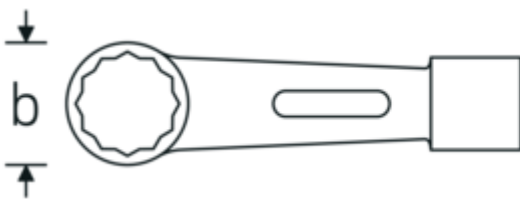

Impact ring wrench

8

Product no. **42010055**
GTIN **4018754023219**
Model **8 55**

Label.

Impact ring wrench Wrench size 55 mm L.300mm

Technical Drawing.

Technical Attributes.

a	38 mm
Width mm (b)	76 mm
Length mm (L)	300 mm
Wrench width 1 [mm]	55 mm

Logistics data.

Depth mm (IFS)	300
Width mm (IFS)	77
Height mm (IFS)	39
Length (packed, mm)	300
Width (packed, mm)	77
Height (packed, mm)	39
Volume (packed, dm3)	0.9009 dm3

Product no.	42010055
Weight (gross, kg)	2,087
Weight PAP (kg)	0,000
Weight PVC (kg)	0,000
GTIN	4018754023219
Country of origin	GERMANY
Region of origin	Nordrhein-Westfalen
WEEE/ElektroG	nicht ear-pflichtig
Customs tariff no.	82041100
Packing standard	1
Weight	2087 g

Variants.

Product no.	Art. no. (ERP)	Description	GTIN
42010032	8 32	Impact ring wrench Wrench size 32 mm L.195mm	4018754023141
42010036	8 36	Impact ring wrench Wrench size 36 mm L.195mm	4018754023165
42010041	8 41	Impact ring wrench Wrench size 41 mm L.200mm	4018754023172
42010046	8 46	Impact ring wrench Wrench size 46 mm L.250mm	4018754023189
42010050	8 50	Impact ring wrench Wrench size 50 mm L.280mm	4018754023196
42010055	8 55	Impact ring wrench Wrench size 55 mm L.300mm	4018754023219
42010060	8 60	Impact ring wrench Wrench size 60 mm L.300mm	4018754023233
42010065	8 65	Impact ring wrench Wrench size 65 mm L.325mm	4018754023257
42010070	8 70	Impact ring wrench Wrench size 70 mm L.355mm	4018754023264
42010075	8 75	Impact ring wrench Wrench size 75 mm L.360mm	4018754023271
42010080	8 80	Impact ring wrench Wrench size 80 mm L.440mm	4018754023295
42010085	8 85	Impact ring wrench Wrench size 85 mm L.440mm	4018754023318
42010090	8 90	Impact ring wrench Wrench size 90 mm L.445mm	4018754023325
42010095	8 95	Impact ring wrench Wrench size 95 mm L.450mm	4018754023332