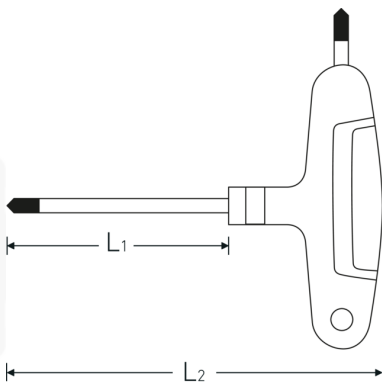

## TORX®-screwdriver

10769-3K

Product no. 43293025  
GTIN 4018754319480  
Model 10769-3K T25

**Label.** TORX-screwdriver T25 L.110mm

- Features.**
- with 3-component T-handle
  - for inner TORX® screws
  - with two outputs
  - Chrome vanadium, matt chrome-plated
  - black tip
  - with two outputs

## Advantages.

With 3-component cross-handle.

## Technical Drawing.

## Technical Attributes.

<b>Drive profile</b>	TORX®
<b>Size of output profile</b>	T25
<b>L1</b>	110 mm
<b>L2</b>	135 mm