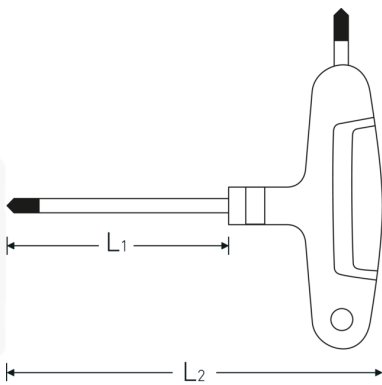

## TORX®-screwdriver

10769-3K

Product no. **43293010**  
GTIN **4018754319459**  
Model **10769-3K T10**

**Label.** TORX-screwdriver T10 L.100mm

- Features.**
- with 3-component T-handle
  - for inner TORX® screws
  - with two outputs
  - Chrome vanadium, matt chrome-plated
  - black tip
  - with two outputs

## Advantages.

With 3-component cross-handle.

## Technical Drawing.

## Technical Attributes.

<b>Drive profile</b>	TORX®
<b>Size of output profile</b>	T10
<b>L1</b>	100 mm
<b>L2</b>	116 mm