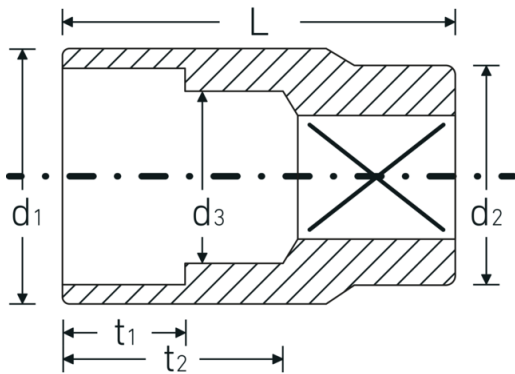

Sockets 1/2", inch

50a

Product no. **03410036**
GTIN **4018754007899**
Model **50 A 5/8**

Label.

1/2 " Socket Wrench size 5/8" L.38mm

Technical Drawing.

Technical Attributes.

Drive profile	bi-hex AS-Drive®
Internal square drive (inch)	1/2 "
d1	22,4 mm
d2	23,7 mm
d3	15 mm
Length mm (L)	38 mm
Wrench size [inch]	5/8 "
t1	13,5 mm
t2	19,6 mm

Logistics data.

Depth mm (IFS)	38
Width mm (IFS)	24
Height mm (IFS)	24
Length (packed, mm)	125
Width (packed, mm)	50
Height (packed, mm)	40
Volume (packed, dm3)	0.25 dm3
Product no.	03410036
Weight (gross, kg)	0,627