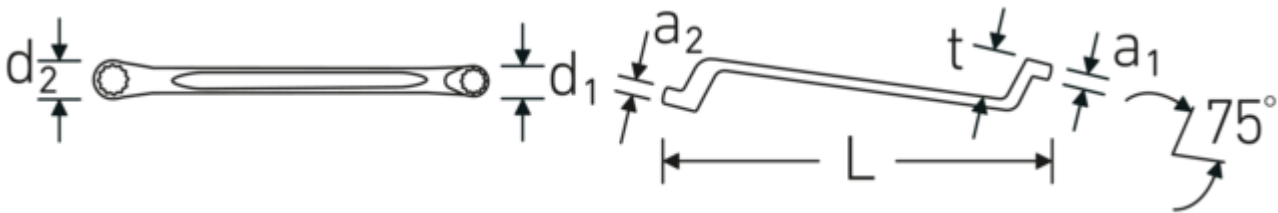

Double ring wrench
StahlwilleSTABIL®, inch, deep offset

StahlwilleSTABIL® 20a

Product no. **41445258**
GTIN **4018754022588**
Model **20a 1 1/8 x 1 5/16**

Label. Double ring wrench Wrench size 1 1/8 x 1 5/16 " L.365mm

Technical Drawing.

Technical Attributes.

a1	15 mm
a2	16 mm
Drive profile	bi-hex AS-Drive®
d1	42,6 mm
d2	45,4 mm
Length mm (L)	365 mm
Ring position	75 °
Wrench width 1 [inch]	1 1/8 "
Wrench width s 2 [inch]	1 5/16 "
t	37 mm

Logistics data.

Depth mm (IFS)	365
Width mm (IFS)	45
Height mm (IFS)	16
Length (packed, mm)	370
Width (packed, mm)	45
Height (packed, mm)	16
Volume (packed, dm3)	0.2664 dm3
Product no.	41445258
Weight (gross, kg)	0,581
Weight PAP (kg)	0,000
Weight PVC (kg)	0,017
GTIN	4018754022588

Country of origin	GERMANY
Region of origin	Nordrhein-Westfalen
WEEE/ElektroG	nicht ear-pflichtig
Customs tariff no.	82041100
Packing standard	1
Weight	581 g

Variants.

Product no.	Art. no. (ERP)	Description	GTIN
41441620	20a 1/4 x 5/16	Double ring wrench Wrench size 1/4 x 5/16 " L.180mm	4018754022410
41442428	20a 3/8 x 7/16	Double ring wrench Wrench size 3/8 x 7/16 " L.200mm	4018754022427
41443234	20a 1/2 x 9/16	Double ring wrench Wrench size 1/2 x 9/16 " L.220mm	4018754022441
41443436	20a 9/16 x 5/8	Double ring wrench Wrench size 9/16 " L.245mm	4018754022458
41443538	20a 19/32 x 11/16	Double ring wrench Wrench size 19/32 " L.255mm	4018754022465
41443640	20a 5/8 x 3/4	Double ring wrench Wrench size 5/8 " L.270mm	4018754022489
41443842	20a 11/16 x 13/16	Double ring wrench Wrench size 11/16 x 13/16 " L.300mm	4018754022502
41444044	20a 3/4 x 7/8	Double ring wrench Wrench size 3/4 x 7/8 " L.300mm	4018754022519
41444142	20a 25/32 x 13/16	Double ring wrench Wrench size 25/32 " L.300mm	4018754022526
41444446	20a 7/8 x 15/16	Double ring wrench Wrench size 7/8 " L.330mm	4018754022540
41444648	20a 15/16 x 1	Double ring wrench Wrench size 15/16 " L.330mm	4018754022557
41445258	20a 1 1/8 x 1 5/16	Double ring wrench Wrench size 1 1/8 x 1 5/16 " L.365mm	4018754022588