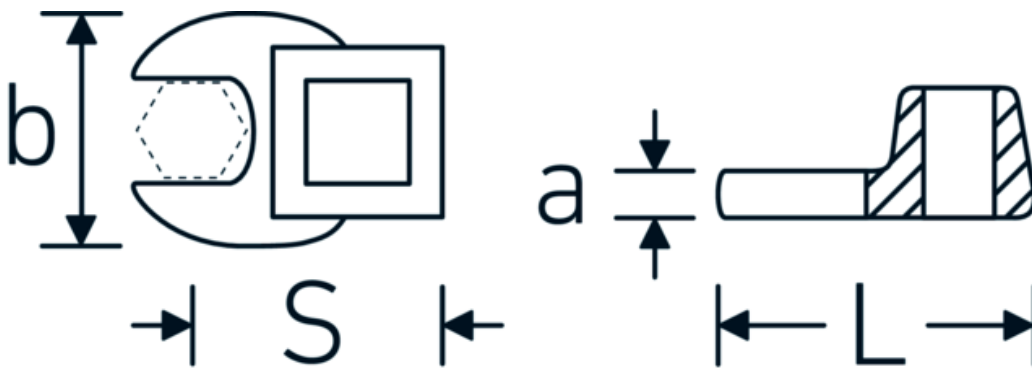

CROW-FOOT spanner

540a

Product no. **02500060**
GTIN **4018754004768**
Model **540 A 1 3/8**

Label. 3/8 " CROW-FOOT spanner Spanner size 1 3/8" L.54,5mm

- Features.**
- Chrome Alloy Steel, chrome plated
 - Caution! Modified settings on torque wrench

Technical Drawing.

Technical Attributes.

a	8 mm
Internal square drive (inch)	3/8 "
Width mm (b)	60 mm
Length mm (L)	54,5 mm
S	32,3 mm
Spanner size [inch]	1 3/8 "

Logistics data.

Depth mm (IFS)	55
Width mm (IFS)	59
Height mm (IFS)	18
Length (packed, mm)	55
Width (packed, mm)	59
Height (packed, mm)	18
Volume (packed, dm3)	0.05841 dm3

Variants.

Art. no.	Model no. (ERP)	Description	GTIN
01500024	540 A 3/8	1/4 " CROW-FOOT spanner Spanner size 3/8" L.25,5mm	4018754173839
02500028	540 A 7/16	3/8 " CROW-FOOT spanner Spanner size 7/16" L.32mm	4018754004621
02500032	540 A 1/2	3/8 " CROW-FOOT spanner Spanner size 1/2" L.34,3mm	4018754004638
02500034	540 A 9/16	3/8 " CROW-FOOT spanner Spanner size 9/16" L.37,7mm	4018754004645
02500036	540 A 5/8	3/8 " CROW-FOOT spanner Spanner size 5/8" L.37,7mm	4018754004652
02500038	540 A 11/16	3/8 " CROW-FOOT spanner Spanner size 11/16" L.42,5mm	4018754004669
02500040	540 A 3/4	3/8 " CROW-FOOT spanner Spanner size 3/4" L.42,5mm	4018754004676
02500042	540 A 13/16	3/8 " CROW-FOOT spanner Spanner size 13/16" L.42,3mm	4018754004683
02500044	540 A 7/8	3/8 " CROW-FOOT spanner Spanner size 7/8" L.44,5mm	4018754004690
02500048	540 A 1	3/8 " CROW-FOOT spanner Spanner size 1" L.47mm	4018754004706
02500050	540 A 1 1/16	3/8 " CROW-FOOT spanner Spanner size 1 1/16" L.47mm	4018754004713
02500052	540 A 1 1/8	3/8 " CROW-FOOT spanner Spanner size 1 1/8" L.50mm	4018754004720
02500054	540 A 1 3/16	3/8 " CROW-FOOT spanner Spanner size 1 3/16" L.50mm	4018754004737
02500056	540 A 1 1/4	3/8 " CROW-FOOT spanner Spanner size 1 1/4" L.53mm	4018754004744