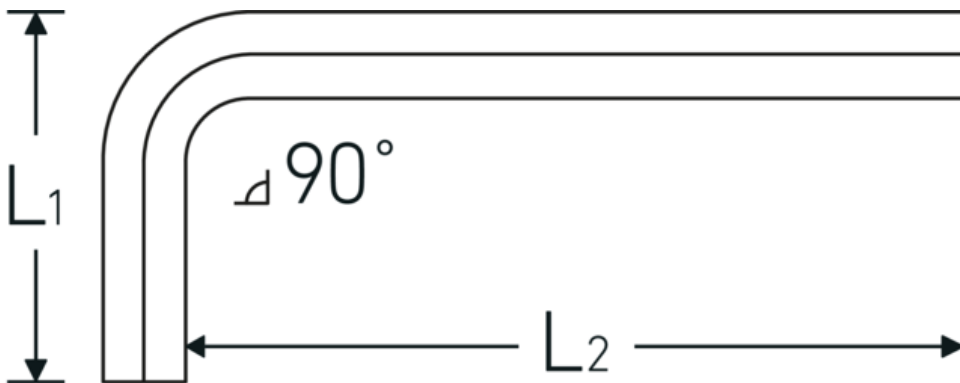

Hex key L-wrench

10760a

Product no. **43553036**
 GTIN **4018754332397**
 Model **10760a 5/8**
WINKELSCHRAUBENDREHER
SECHSKANT

Label.

Hex key L-wrench screwdriver Hex drive 5/8 L.59mm x 160mm

Technical Drawing.

Technical Attributes.

Drive profile	hex
External hex drive (inch)	5/8
L1	59 mm
L2	160 mm

Logistics data.

Depth mm (IFS)	171
Width mm (IFS)	73
Height mm (IFS)	18
Length (packed, mm)	260
Width (packed, mm)	150
Height (packed, mm)	19
Volume (packed, dm ³)	0.741 dm ³
Product no.	43553036
Weight (gross, kg)	1,850

Weight PAP (kg)	0,000
Weight PVC (kg)	0,008
GTIN	4018754332397
Country of origin	GERMANY
Region of origin	Nordrhein-Westfalen
WEEE/ElektroG	nicht ear-pflichtig
Customs tariff no.	82054000
Packing standard	5
Weight	380 g