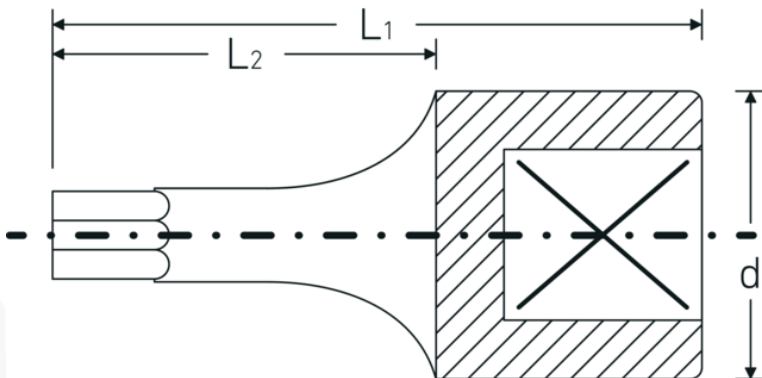

Screwdriver socket

44KTX

Product no. **01350015**
GTIN **4018754001156**
Model **44 KTX T 15**
SCHRAUBENDREHEREINSATZ
1/4 ZOLL

Label. 1/4 " Screwdriver socket L.28mm

Features.

- for inside TORX® screws
- Chrome Alloy Steel, chrome plated

Advantages.

For recessed TORX® screws

Technical Drawing.

Technical Attributes.

Drive profile TORX®
Internal square drive (inch) 1/4 "

Logistics data.

Depth mm (IFS) 28
Width mm (IFS) 12

d	11,6 mm	Height mm (IFS)	12
Size of output profile	T15	Length (packed, mm)	65
L1	28 mm	Width (packed, mm)	35
L2	16 mm	Height (packed, mm)	15
		Volume (packed, dm3)	0.034125 dm3
		Art. no.	01350015
		Weight (gross, kg)	0,050
		Weight PAP (kg)	0,000
		Weight PVC (kg)	0,002
		GTIN	4018754001156
		Country of origin	GERMANY
		Region of origin	Nordrhein-Westfalen
		WEEE/ElektroG	nicht ear-pflichtig
		Customs tariff no.	82042000
		Packing standard	5
		Weight	10 g

Variants.

Art. no.	Model no. (ERP)	Description	GTIN
01350008	44 KTX T 8 SCHRAUBENDREHEREINSATZ 1/4 ZOLL	1/4 " Screwdriver socket L.28mm	4018754001125
01350009	44 KTX T 9 SCHRAUBENDREHEREINSATZ 1/4 ZOLL	1/4 " Screwdriver socket L.28mm	4018754001132
01350010	44 KTX T 10 SCHRAUBENDREHEREINSATZ 1/4 ZOLL	1/4 " Screwdriver socket L.28mm	4018754001149
01350015	44 KTX T 15 SCHRAUBENDREHEREINSATZ 1/4 ZOLL	1/4 " Screwdriver socket L.28mm	4018754001156
01350020	44 KTX T 20 SCHRAUBENDREHEREINSATZ 1/4 ZOLL	1/4 " Screwdriver socket L.28mm	4018754001163
01350025	44 KTX T 25 SCHRAUBENDREHEREINSATZ 1/4 ZOLL	1/4 " Screwdriver socket L.28mm	4018754001170
01350027	44 KTX T 27 SCHRAUBENDREHEREINSATZ 1/4 ZOLL	1/4 " Screwdriver socket L.28mm	4018754001187
01350030	44 KTX T 30 SCHRAUBENDREHEREINSATZ 1/4 ZOLL	1/4 " Screwdriver socket L.28mm	4018754001194