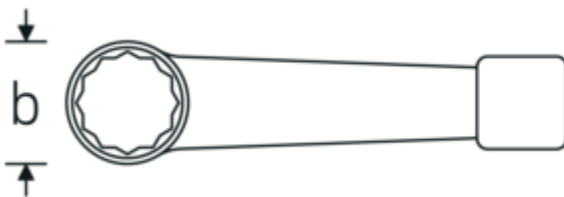

Impact ring spanner, metric

4205

Product no. **42050042**
GTIN **4018754024186**
Model **4205 42**

Label. Striking face ring spanner Spanner size 42mm L.225mm

Features.

- DIN 7444
- special steel, grey

Advantages.

DIN 7444.

Technical Drawing.

Technical Attributes.

a	20,5 mm
Width mm (b)	66 mm
DIN	DIN 7444
Length mm (L)	225 mm
Spanner width 1 [mm]	42 mm

Logistics data.

Depth mm (IFS)	230
Width mm (IFS)	66
Height mm (IFS)	20
Length (packed, mm)	231
Width (packed, mm)	67
Height (packed, mm)	21

Volume (packed, dm3)	0.325017 dm3
Art. no.	42050042
Weight (gross, kg)	0,671
Weight PAP (kg)	0,000
Weight PVC (kg)	0,000
GTIN	4018754024186
Country of origin	GERMANY
Region of origin	Nordrhein-Westfalen
WEEE/ElektroG	nicht ear-pflichtig
Customs tariff no.	82041100
Packing standard	1
Weight	671 g

42050165	4205 165	Striking face ring spanner Spanner size 165mm L.650mm	4018754024506
42050170	4205 170	Striking face ring spanner Spanner size 170mm L.650mm	4018754024513
42050175	4205 175	Striking face ring spanner Spanner size 175mm L.650mm	4018754024520
42050180	4205 180	Striking face ring spanner Spanner size 180mm L.650mm	4018754024537
42050210	4205 210	Striking face ring spanner Spanner size 210mm L.750mm	4018754024575