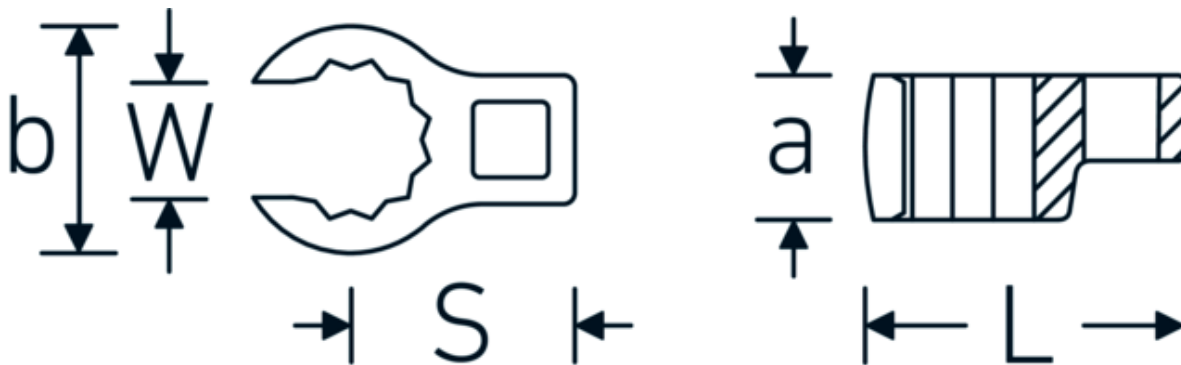

CROW-RING spanner

440

Product no. **03190030**
GTIN **4018754102167**
Model **440 30**

Label. 1/2 " CROW-RING spanner Spanner size 30mm L.63mm

- Features.**
- Chrome Alloy Steel, chrome plated
 - Caution! Modified settings on torque wrench

Technical Drawing.

Technical Attributes.

a	22,5 mm
Internal square drive (inch)	1/2 "
Width mm (b)	48 mm
Length mm (L)	63 mm
S	32,5 mm
Width across flats [mm]	30 mm
W	22 mm

Logistics data.

Depth mm (IFS)	63
Width mm (IFS)	49
Height mm (IFS)	23
Length (packed, mm)	63
Width (packed, mm)	49
Height (packed, mm)	23
Volume (packed, dm3)	0.071001 dm3

Variants.

Art. no.	Model no. (ERP)	Description	GTIN
01190008	440 8	1/4 " CROW-RING spanner Spanner size 8mm L.23,8mm	4018754149094
01190009	440 9	1/4 " CROW-RING spanner Spanner size 9mm L.28,5mm	4018754140985
01190010	440 10	1/4 " CROW-RING spanner Spanner size 10mm L.28,4mm	4018754000739
01190011	440 11	1/4 " CROW-RING spanner Spanner size 11mm L.28mm	4018754149100
01190012	440 12	1/4 " CROW-RING spanner Spanner size 12mm L.30,8mm	4018754000746
01190013	440 13	1/4 " CROW-RING spanner Spanner size 13mm L.32mm	4018754102099
01190014	440 14	1/4 " CROW-RING spanner Spanner size 14mm L.31,7mm	4018754000753
02190015	440 15	3/8 " CROW-RING spanner Spanner size 15mm L.36,5mm	4018754141029
02190016	440 16	3/8 " CROW-RING spanner Spanner size 16mm L.36,1mm	4018754003389
02190017	440 17	3/8 " CROW-RING spanner Spanner size 17mm L.39,2mm	4018754003396
02190018	440 18	3/8 " CROW-RING spanner Spanner size 18mm L.40,8mm	4018754003402
02190019	440 19	3/8 " CROW-RING spanner Spanner size 19mm L.40,5mm	4018754003419
02190020	440 20	3/8 " CROW-RING spanner Spanner size 20mm L.42,9mm	4018754141036
02190021	440 21	3/8 " CROW-RING spanner Spanner size 21mm L.42,8mm	4018754003426