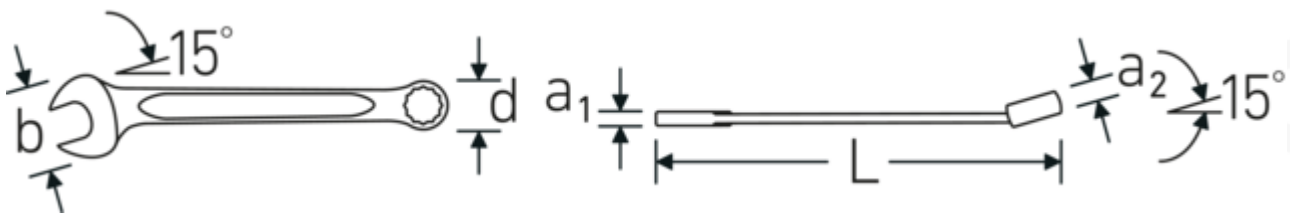

Combination spanner OPEN BOX, inch OPEN BOX 13a

Product no. **40487272**
GTIN **4018754020362**
Model **OPEN BOX 13a 2**

Label. Combination spanner OPEN BOX long Spanner size 2 " L.530mm

Features. • Chrome Alloy Steel, chrome plated

Advantages.

Made in Germany – STAHLWILLE Combination spanner OPEN BOX, inch , open end 15 °angled, length 530 mm, DIN 3113 Form A / ISO 7738 Form A, , 40487272.

Technical Drawing.

Technical Attributes.

a1	14 mm
a2	21 mm
Width mm (b)	103 mm
d	74 mm

Logistics data.

Depth mm (IFS)	533
Width mm (IFS)	103
Height mm (IFS)	40
Length (packed, mm)	534
Width (packed, mm)	104

DIN	DIN 3113 Form A / ISO 7738 Form A	Height (packed, mm)	41
Length mm (L)	530 mm	Volume (packed, dm³)	2.276976 dm ³
Jaw angle	15 °	Art. no.	40487272
Ring position	15 °	Weight (gross, kg)	1,625
Spanner width 1 [inch]	2 "	Weight PAP (kg)	0,000
Spanner width s 2 [inch]	2 "	Weight PVC (kg)	0,020
		GTIN	4018754020362
		Country of origin	GERMANY
		Region of origin	Nordrhein-Westfalen
		WEEE/ElektroG	nicht ear-pflichtig
		Customs tariff no.	82041100
		Packing standard	1
		Weight	1700 g