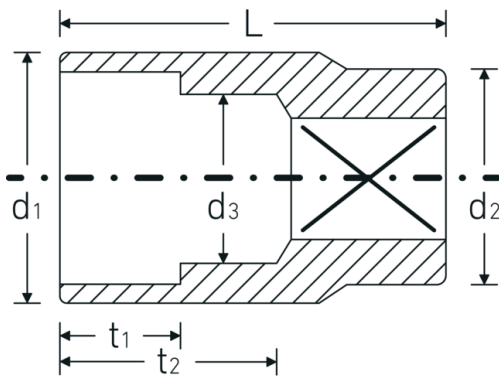

Sockets 3/8", metric

45

Product no. **02010021**
GTIN **4018754002047**
Model **45 21**

Label. 3/8 " Socket Wrench size 21mm L.34mm

Technical Drawing.

Technical Attributes.

Drive profile	bi-hex AS-Drive®
Internal square drive (inch)	3/8 "
d1	27,7 mm
d2	21 mm
d3	20 mm
DIN	DIN 3124 / ISO 2725-1, ASME B 107.5M, DIN EN 3709
Length mm (L)	34 mm
Width across flats [mm]	21 mm

Logistics data.

Depth mm (IFS)	29
Width mm (IFS)	28
Height mm (IFS)	28
Length (packed, mm)	141
Width (packed, mm)	29
Height (packed, mm)	30
Volume (packed, dm3)	0.12267 dm3
Product no.	02010021
Weight (gross, kg)	0,355

Variants.

Product no.	Model no. (ERP)	Description	GTIN
02010007	45 7	3/8 " Socket Wrench size 7mm L.24mm	4018754001903
02010008	45 8	3/8 " Socket Wrench size 8mm L.25mm	4018754001910
02010009	45 9	3/8 " Socket Wrench size 9mm L.25mm	4018754001927
02010010	45 10	3/8 " Socket Wrench size 10mm L.27mm	4018754001934
02010011	45 11	3/8 " Socket Wrench size 11mm L.27mm	4018754001941
02010012	45 12	3/8 " Socket Wrench size 12mm L.28mm	4018754001958
02010013	45 13	3/8 " Socket Wrench size 13mm L.30mm	4018754001965
02010014	45 14	3/8 " Socket Wrench size 14mm L.30mm	4018754001972
02010015	45 15	3/8 " Socket Wrench size 15mm L.31mm	4018754001989
02010016	45 16	3/8 " Socket Wrench size 16mm L.31mm	4018754001996
02010017	45 17	3/8 " Socket Wrench size 17mm L.31mm	4018754002009
02010018	45 18	3/8 " Socket Wrench size 18mm L.32mm	4018754002016
02010019	45 19	3/8 " Socket Wrench size 19mm L.32mm	4018754002023
02010020	45 20	3/8 " Socket Wrench size 20mm L.34mm	4018754002030
02010021	45 21	3/8 " Socket Wrench size 21mm L.34mm	4018754002047
02010022	45 22	3/8 " Socket Wrench size 22mm L.35mm	4018754002054
02010024	45 24	3/8 " Socket Wrench size 24mm L.35mm	4018754149148