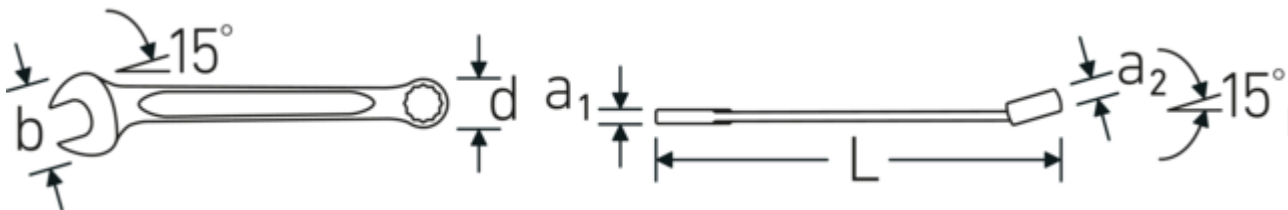

Combination wrench OPEN BOX, inch

OPEN BOX 13a

Product no. **40485454**
 GTIN **4018754157235**
 Model **OPEN BOX 13a 1 3/16**

Label. Combination wrench Wrench size 1 3/16 " L.332mm

Technical Drawing.

Technical Attributes.

a1	8,9 mm
a2	16,5 mm
Width mm (b)	66 mm
d	43,2 mm
DIN	DIN 3113 Form A / ISO 7738 Form A
Length mm (L)	332 mm
Jaw angle	15 °
Ring position	15 °
Wrench width 1 [inch]	1 3/16 "
Wrench width s 2 [inch]	1 3/16 "

Logistics data.

Depth mm (IFS)	333
Width mm (IFS)	66
Height mm (IFS)	16
Length (packed, mm)	340
Width (packed, mm)	70
Height (packed, mm)	17
Volume (packed, dm ³)	0.4046 dm ³
Product no.	40485454
Weight (gross, kg)	0,398
Weight PAP (kg)	0,000
Weight PVC (kg)	0,008
GTIN	4018754157235