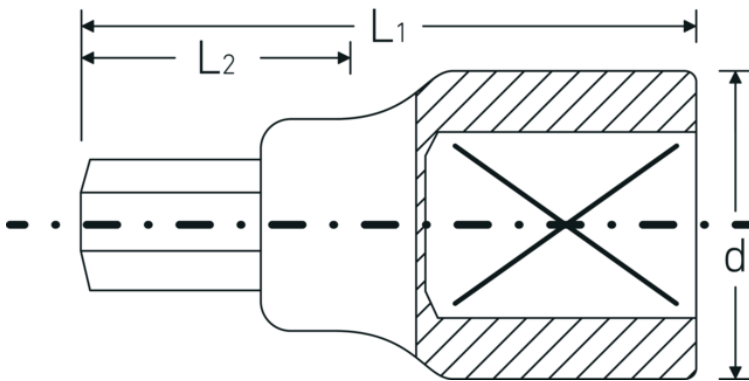

INHEX screwdriver sockets 3/4", metric

59

Product no. **05050022**
GTIN **4018754132164**
Model **59 22**

Label. INHEX screwdriver socket 3/4 " 22mm L.80mm

Technical Drawing.

Technical Attributes.

Drive profile	hex
External hex drive (mm)	22 mm
Internal square drive (inch)	3/4 "
d	40 mm
DIN	DIN 7422
L1	80 mm
L2	25 mm

Logistics data.

Depth mm (IFS)	80
Width mm (IFS)	40
Height mm (IFS)	40
Length (packed, mm)	80
Width (packed, mm)	40
Height (packed, mm)	40
Volume (packed, dm ³)	0.128 dm ³
Product no.	05050022
Weight (gross, kg)	0,510

Weight PAP (kg)	0,000
Weight PVC (kg)	0,003
GTIN	4018754132164
Country of origin	GERMANY
Region of origin	Nordrhein-Westfalen
WEEE/ElektroG	nicht ear-pflichtig
Customs tariff no.	82042000
Packing standard	1
Weight	510 g

Variants.

Product no.	Model no. (ERP)	Description	GTIN
05050014	59 14	INHEX screwdriver socket 3/4 " 14mm L.80mm	4018754009282
05050017	59 17	INHEX screwdriver socket 3/4 " 17mm L.80mm	4018754009299
05050019	59 19	INHEX screwdriver socket 3/4 " 19mm L.80mm	4018754009305
05050022	59 22	INHEX screwdriver socket 3/4 " 22mm L.80mm	4018754132164