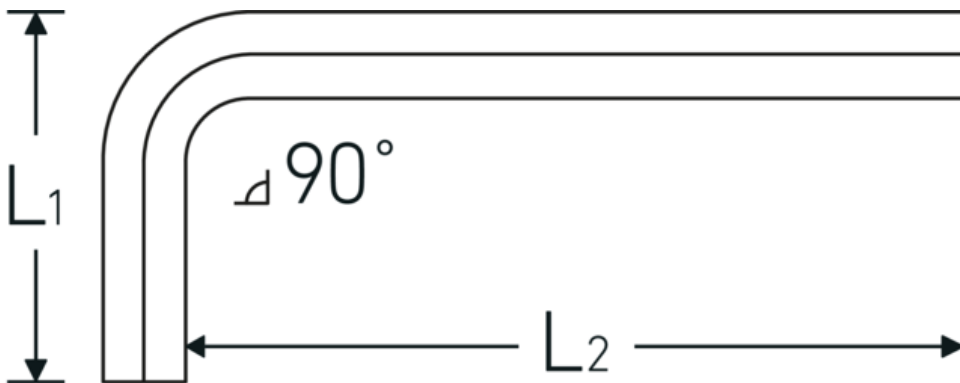

Hex key L-wrench

10760a

Product no. **43553008**
 GTIN **4018754332304**
 Model **10760a 1/8**
WINKELSCHRAUBENDREHER
SECHSKANT

Label.

Hex key L-wrench screwdriver Hex drive 1/8 L.22mm x 57mm

Technical Drawing.

Technical Attributes.

Drive profile	hex
External hex drive (inch)	1/8
L1	22 mm
L2	57 mm

Logistics data.

Depth mm (IFS)	64
Width mm (IFS)	22
Height mm (IFS)	4
Length (packed, mm)	170
Width (packed, mm)	100
Height (packed, mm)	5
Volume (packed, dm ³)	0.085 dm ³
Product no.	43553008
Weight (gross, kg)	0,060

Weight PAP (kg)	0,000
Weight PVC (kg)	0,004
GTIN	4018754332304
Country of origin	GERMANY
Region of origin	Nordrhein-Westfalen
WEEE/ElektroG	nicht ear-pflichtig
Customs tariff no.	82054000
Packing standard	10
Weight	5 g