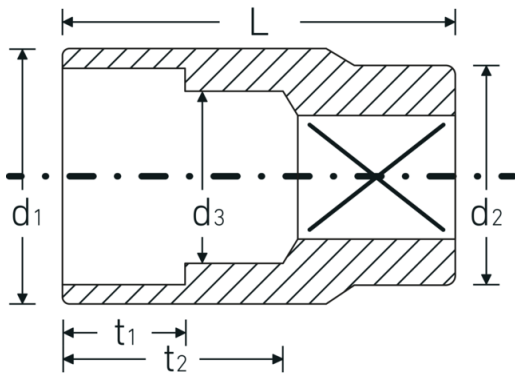

Sockets 1/2", metric

50

Product no. **03010011**
GTIN **4018754005192**
Model **50 11**

Label. 1/2 " Socket Wrench size 11mm L.38mm

Technical Drawing.

Technical Attributes.

Drive profile	bi-hex AS-Drive®
Internal square drive (inch)	1/2 "
d1	15,8 mm
d2	22 mm
d3	10 mm
DIN	DIN 3124 / ISO 2725-1, DIN EN 3709, ASME B 107.5 M
Length mm (L)	38 mm
Width across flats [mm]	11 mm