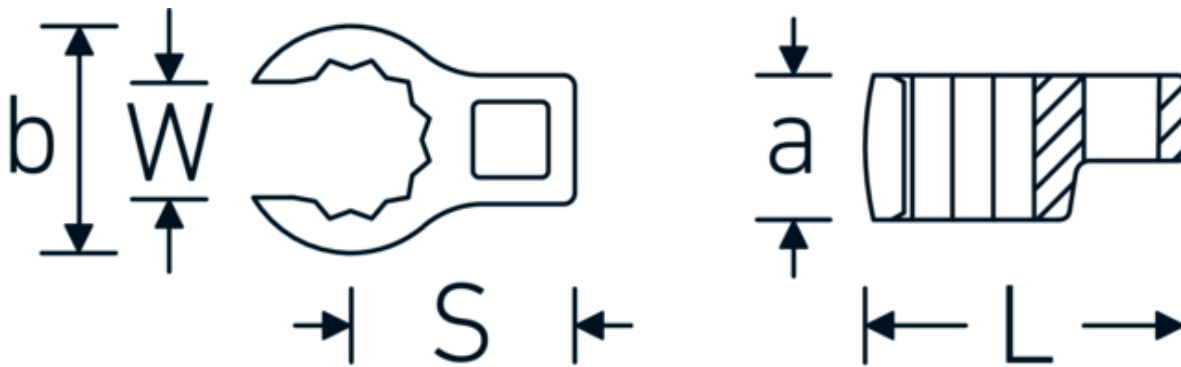

## CROW-RING spanner

440

Product no. 01190010  
GTIN 4018754000739  
Model 440 10

**Label.** 1/4 " CROW-RING spanner Spanner size 10mm L.28,4mm

- Features.**
- Chrome Alloy Steel, chrome plated
  - Caution! Modified settings on torque wrench

### Technical Drawing.

### Technical Attributes.

a	13,5 mm
Internal square drive (inch)	1/4 "
Width mm (b)	18,2 mm
Length mm (L)	28,4 mm
S	14 mm
Width across flats [mm]	10 mm
W	7,1 mm

## Variants.

Art. no.	Model no. (ERP)	Description	GTIN
01190008	440 8	1/4 " CROW-RING spanner Spanner size 8mm L.23,8mm	4018754149094
01190009	440 9	1/4 " CROW-RING spanner Spanner size 9mm L.28,5mm	4018754140985
01190010	440 10	1/4 " CROW-RING spanner Spanner size 10mm L.28,4mm	4018754000739
01190011	440 11	1/4 " CROW-RING spanner Spanner size 11mm L.28mm	4018754149100
01190012	440 12	1/4 " CROW-RING spanner Spanner size 12mm L.30,8mm	4018754000746
01190013	440 13	1/4 " CROW-RING spanner Spanner size 13mm L.32mm	4018754102099
01190014	440 14	1/4 " CROW-RING spanner Spanner size 14mm L.31,7mm	4018754000753
02190015	440 15	3/8 " CROW-RING spanner Spanner size 15mm L.36,5mm	4018754141029
02190016	440 16	3/8 " CROW-RING spanner Spanner size 16mm L.36,1mm	4018754003389
02190017	440 17	3/8 " CROW-RING spanner Spanner size 17mm L.39,2mm	4018754003396
02190018	440 18	3/8 " CROW-RING spanner Spanner size 18mm L.40,8mm	4018754003402
02190019	440 19	3/8 " CROW-RING spanner Spanner size 19mm L.40,5mm	4018754003419
02190020	440 20	3/8 " CROW-RING spanner Spanner size 20mm L.42,9mm	4018754141036
02190021	440 21	3/8 " CROW-RING spanner Spanner size 21mm L.42,8mm	4018754003426