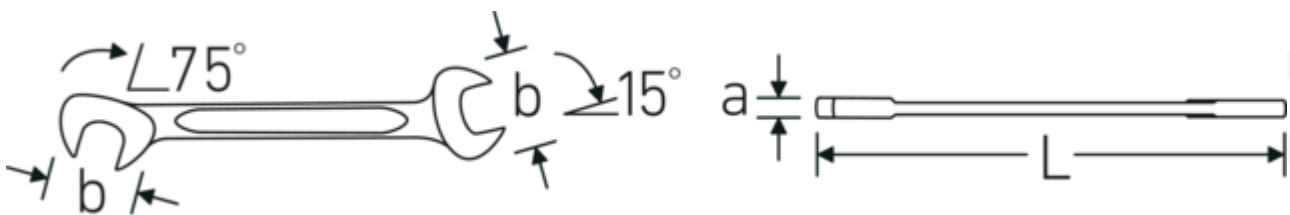

Small double-open ended spanner
ELECTRIC, inch

ELECTRIC 12a

Product no. **40461818**
GTIN **4018754019984**
Model **ELECTRIC 12a 9/32**

Label.

Double open-ended spanner, small Spanner size 9/32 " L.91mm

Features.

- spanners with equal widths across flats
- straight design, jaw position 15° and 75°
- sturdy, slim and lightweight intelligent design
- high bending strength due to double T-profile
- STAHLWILLE's round finish ensures a surface that is pleasant to the skin and has a good grip
- extremely sturdy, exceptionally durable
- drop-forged, hardened and cooled in oil bath
- chrome-alloy steel, chrome plated

Technical Drawing.

Technical Attributes.

a	2 mm
Width mm (b)	14,7 mm
Length mm (L)	91 mm
Jaw angle	15/75 °
Spanner width 1 [inch]	9/32 "

Logistics data.

Depth mm (IFS)	91
Width mm (IFS)	15
Height mm (IFS)	2
Length (packed, mm)	100
Width (packed, mm)	40

Spanner width s 2 [inch]	9/32 "	Height (packed, mm)	11
		Volume (packed, dm3)	0.044 dm3
		Art. no.	40461818
		Weight (gross, kg)	0,094
		Weight PAP (kg)	0,000
		Weight PVC (kg)	0,003
		GTIN	4018754019984
		Country of origin	GERMANY
		Region of origin	Nordrhein-Westfalen
		WEEE/ElektroG	nicht ear-pflichtig
		Customs tariff no.	82041100
		Packing standard	10
		Weight	9 g