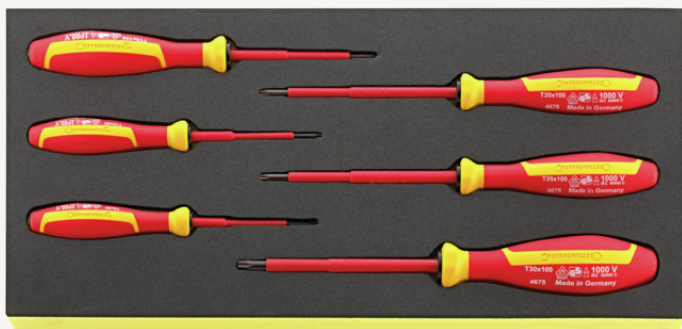

### TCS 4675 VDE

Product no. **96838793**  
GTIN **4018754265497**  
Model **TCS 4675 VDE**

Label.

Screwdriver set DRALL+ TCS 4675 VDE 6

## Technical Attributes.

Number of tools	6
Width mm (b)	175 mm
Height mm (h)	40 mm
Length mm (L)	350 mm
Drawer dividers	1/3