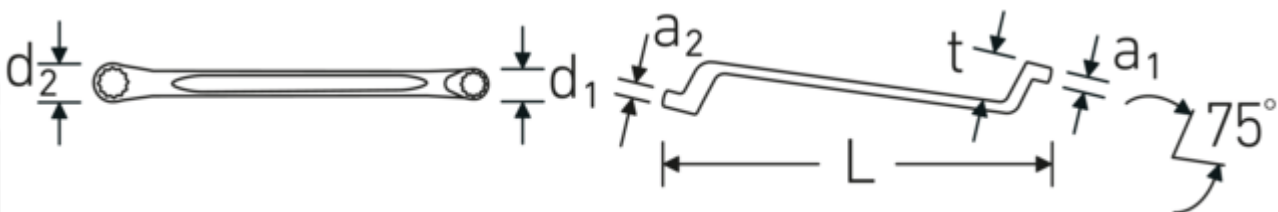

Double-ended ring spanner, metric, offset

StahlwilleSTABIL®20

Product no. 41043032
GTIN 4018754021130
Model StahlwilleSTABIL 20 30 x 32

Label. Double-ended ring spanner Spanner size 30 x 32 mm L.365mm

Features. StahlwilleSTABIL®

- offset
- DIN 838/ISO 10104
- Chrome Alloy Steel, chrome plated

Advantages.

Low-crank

The distinctive STAHLWILLE rounded finish gives the combination spanner a non-slip and pleasant feel for safe working, even with oil-smearred hands.

Manufactured from durable chrome-alloy steel for a long service life and resistance to wear.

Technical Drawing.

Technical Attributes.

a1	15 mm
a2	16 mm
Drive profile	bi-hex AS-Drive®
d1	42,6 mm
d2	45,4 mm
Length mm (L)	365 mm
Spanner width 1 [mm]	30 mm
Ring position	75 °
Spanner width 2 [mm]	32 mm
t	37 mm

Logistics data.

Depth mm (IFS)	365
Width mm (IFS)	45
Height mm (IFS)	16
Length (packed, mm)	400
Width (packed, mm)	110
Height (packed, mm)	48
Volume (packed, dm3)	2.112 dm3
Art. no.	41043032
Weight (gross, kg)	3,200
Weight PAP (kg)	0,000
Weight PVC (kg)	0,022
GTIN	4018754021130
Country of origin	GERMANY
Region of origin	Nordrhein-Westfalen
WEEE/ElektroG	nicht ear-pflichtig
Customs tariff no.	82041100
Packing standard	5
Weight	640 g