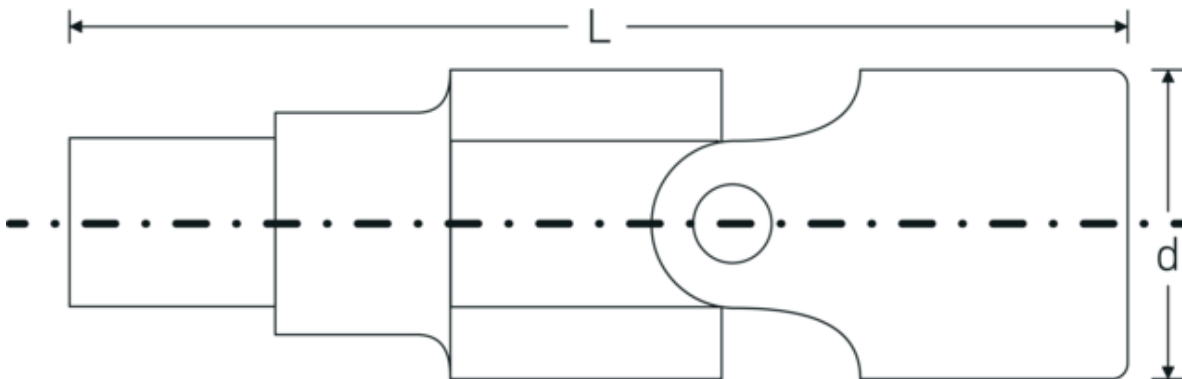

## Universal joint 3/4"

561

Product no. **15020000**  
GTIN **4018754013371**  
Model **561**

Label. 3/4 " Universal joint L.109mm

### Technical Drawing.

### Technical Attributes.

External square drive (inch)	3/4
Internal square drive (inch)	3/4 "
d	40 mm
DIN	DIN 3123 / ISO 3316
Length mm (L)	109 mm

### Logistics data.

Depth mm (IFS)	110
Width mm (IFS)	40
Height mm (IFS)	40
Length (packed, mm)	115
Width (packed, mm)	45
Height (packed, mm)	45
Volume (packed, dm3)	0.232875 dm3
Product no.	15020000
Weight (gross, kg)	0,566