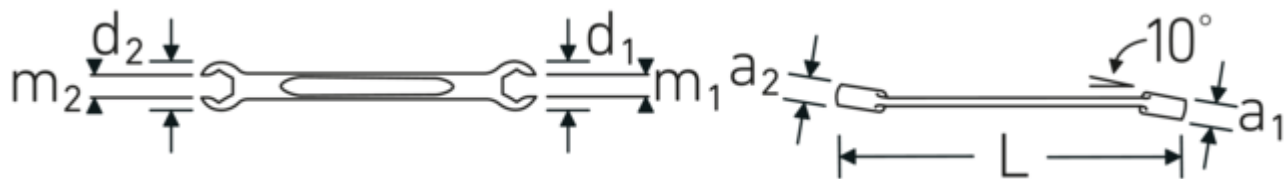

Double-ended ring spanner OPEN RING, angled, metric, hex

OPEN RING 24

Product no. **41081012**
 GTIN **4018754021918**
 Model **OPEN RING 24 10 x 12**

Label. Double-ended ring spanner, angled Spanner size 10 x 12 mm L.160mm

- Features.**
- hexagon
 - DIN 3118/ISO 3318
 - Chrome Alloy Steel, chrome plated

Advantages.

With hexagon

Technical Drawing.

Technical Attributes.

a1	8,5 mm
a2	9,5 mm
Drive profile	hex AS-Drive®
d1	19,5 mm
d2	22,5 mm

Logistics data.

Depth mm (IFS)	162
Width mm (IFS)	23
Height mm (IFS)	13
Length (packed, mm)	164
Width (packed, mm)	50

DIN	DIN 3118 / ISO 3318	Height (packed, mm)	43
Length mm (L)	160 mm	Volume (packed, dm³)	0.3526 dm ³
m1	7,1 mm	Art. no.	41081012
m2	9 mm	Weight (gross, kg)	0,590
Spanner width 1 [mm]	10 mm	Weight PAP (kg)	0,000
Ring position	10 °	Weight PVC (kg)	0,009
Spanner width 2 [mm]	12 mm	GTIN	4018754021918
		Country of origin	GERMANY
		Region of origin	Nordrhein-Westfalen
		WEEE/ElektroG	nicht ear-pflichtig
		Customs tariff no.	82041100
		Packing standard	10
		Weight	59 g

Variants.

Art. no.	Art. no. (ERP)	Description	GTIN
41080810	OPEN RING 24 8 x 10	Double-ended ring spanner, angled Spanner size 8 mm L.145mm	4018754021888
41080911	OPEN RING 24 9 x 11	Double-ended ring spanner, angled Spanner size 9 mm L.155mm	4018754021895
41081011	OPEN RING 24 10 x 11	Double-ended ring spanner, angled Spanner size 10 x 11 mm L.155mm	4018754021901
41081012	OPEN RING 24 10 x 12	Double-ended ring spanner, angled Spanner size 10 x 12 mm L.160mm	4018754021918
41081113	OPEN RING 24 11 x 13	Double-ended ring spanner, angled Spanner size 11 x 13 mm L.170mm	4018754021925
41081214	OPEN RING 24 12 x 14	Double-ended ring spanner, angled Spanner size 12 x 14 mm L.180mm	4018754021932