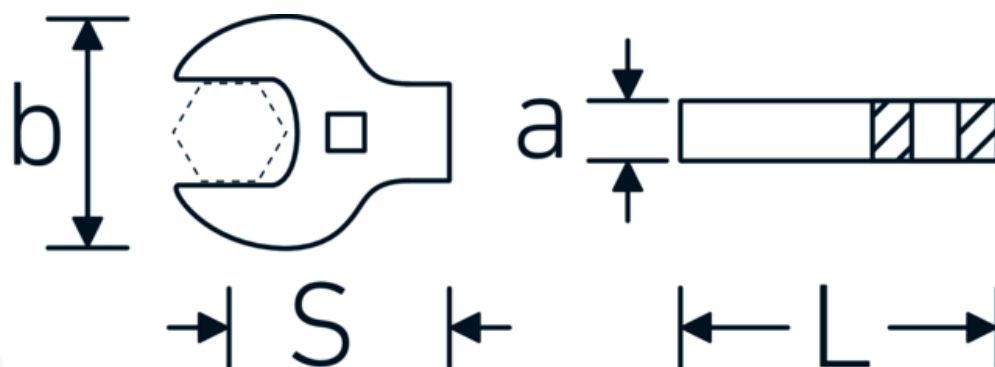

CROW-FOOT wrench heavy-duty, inch
540a HD

Product no. **03501069**
GTIN **4018754198177**
Model **540A HD SW1.13/16**

Label. 1/2 " CROW-FOOT wrench heavy-duty Wrench size 1 13/16" L.85mm

Technical Drawing.

Technical Attributes.

a	16 mm
Internal square drive (inch)	1/2 "
Width mm (b)	84 mm

Logistics data.

Depth mm (IFS)	150
Width mm (IFS)	125
Height mm (IFS)	20

Length mm (L)	85 mm	Length (packed, mm)	150
S	49,6 mm	Width (packed, mm)	125
Wrench size [inch]	1 13/16 "	Height (packed, mm)	20
		Volume (packed, dm3)	0.375 dm3
		Product no.	03501069
		Weight (gross, kg)	0,410
		Weight PAP (kg)	0,000
		Weight PVC (kg)	0,004
		GTIN	4018754198177
		Country of origin	GERMANY
		Region of origin	Nordrhein-Westfalen
		WEEE/ElektroG	nicht ear-pflichtig
		Customs tariff no.	82042000
		Packing standard	1
		Weight	400 g