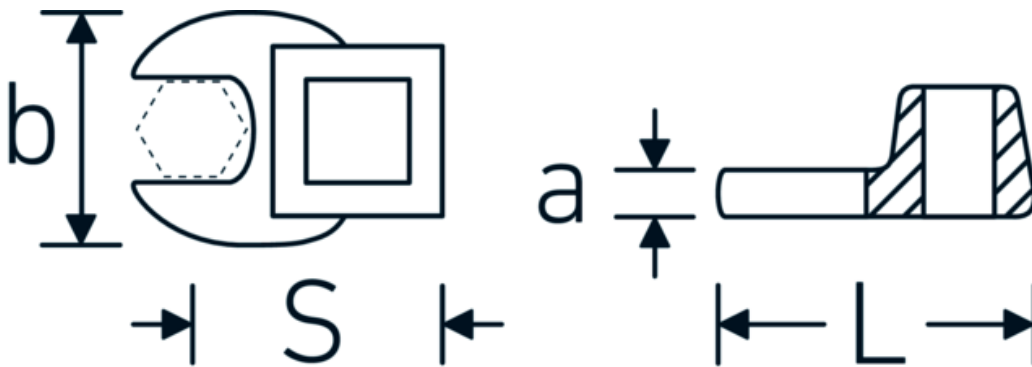

CROW-FOOT wrench, metric

540

Product no. 02200025
GTIN 4018754141081
Model 540 25

Label.

3/8 " CROW-FOOT wrench Wrench size 25mm L.47mm

Technical Drawing.

Technical Attributes.

a	8 mm
Internal square drive (inch)	3/8 "
Width mm (b)	45 mm
Length mm (L)	47 mm
S	26,4 mm
Width across flats [mm]	25 mm

Logistics data.

Depth mm (IFS)	48
Width mm (IFS)	45
Height mm (IFS)	18
Length (packed, mm)	70
Width (packed, mm)	60
Height (packed, mm)	19
Volume (packed, dm ³)	0.0798 dm ³
Product no.	02200025
Weight (gross, kg)	0,080

Variants.

Product no.	Model no. (ERP)	Description	GTIN
01200008	540 8	1/4 " CROW-FOOT wrench Wrench size 8mm L.25,5mm	4018754149117
01200009	540 9	1/4 " CROW-FOOT wrench Wrench size 9mm L.25,5mm	4018754149124
01200010	540 10	1/4 " CROW-FOOT wrench Wrench size 10mm L.25,5mm	4018754149131
02200011	540 11	3/8 " CROW-FOOT wrench Wrench size 11mm L.32mm	4018754149414
02200012	540 12	3/8 " CROW-FOOT wrench Wrench size 12mm L.34,3mm	4018754003495
02200013	540 13	3/8 " CROW-FOOT wrench Wrench size 13mm L.34,3mm	4018754003501
02200014	540 14	3/8 " CROW-FOOT wrench Wrench size 14mm L.37,7mm	4018754003518
02200015	540 15	3/8 " CROW-FOOT wrench Wrench size 15mm L.37,7mm	4018754003525
02200016	540 16	3/8 " CROW-FOOT wrench Wrench size 16mm L.37,7mm	4018754003532
02200017	540 17	3/8 " CROW-FOOT wrench Wrench size 17mm L.42,5mm	4018754003549
02200018	540 18	3/8 " CROW-FOOT wrench Wrench size 18mm L.42,5mm	4018754003556
02200019	540 19	3/8 " CROW-FOOT wrench Wrench size 19mm L.42,5mm	4018754003563
02200020	540 20	3/8 " CROW-FOOT wrench Wrench size 20mm L.42,4mm	4018754141067
02200021	540 21	3/8 " CROW-FOOT wrench Wrench size 21mm L.44,5mm	4018754003570
02200022	540 22	3/8 " CROW-FOOT wrench Wrench size 22mm L.44,5mm	4018754003587