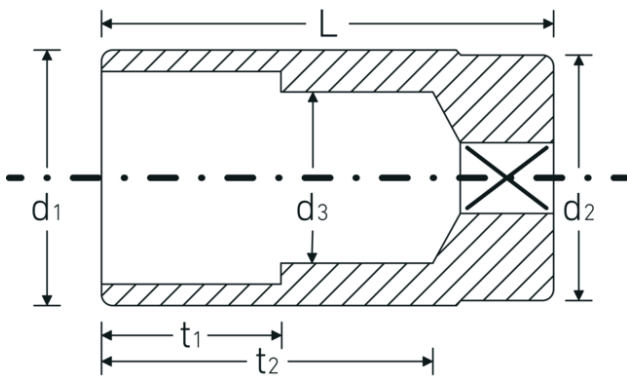

Sockets 1/2", inch, extra deep

51a

Product no. **03420034**
GTIN **4018754008032**
Model **51 A 9/16**

Label. 1/2 " Socket Wrench size 9/16" L.83mm

Technical Drawing.

Technical Attributes.

Drive profile	bi-hex AS-Drive®
Internal square drive (inch)	1/2 "
d1	20,3 mm
d2	22,7 mm
d3	13,1 mm
Length mm (L)	83 mm
Wrench size [inch]	9/16 "
t1	35 mm
t2	65,2 mm

Logistics data.

Depth mm (IFS)	83
Width mm (IFS)	23
Height mm (IFS)	23
Length (packed, mm)	115
Width (packed, mm)	90
Height (packed, mm)	24
Volume (packed, dm3)	0.2484 dm3
Product no.	03420034
Weight (gross, kg)	0,655

Variants.

Product no.	Model no. (ERP)	Description	GTIN
03420024	51 A 3/8	1/2 " Socket Wrench size 3/8" L.83mm	4018754127108
03420028	51 A 7/16	1/2 " Socket Wrench size 7/16" L.83mm	4018754127115
03420032	51 A 1/2	1/2 " Socket Wrench size 1/2" L.83mm	4018754008025
03420034	51 A 9/16	1/2 " Socket Wrench size 9/16" L.83mm	4018754008032
03420036	51 A 5/8	1/2 " Socket Wrench size 5/8" L.83mm	4018754008049
03420038	51 A 11/16	1/2 " Socket Wrench size 11/16" L.83mm	4018754008056
03420040	51 A 3/4	1/2 " Socket Wrench size 3/4" L.83mm	4018754008063
03420042	51 A 13/16	1/2 " Socket Wrench size 13/16" L.83mm	4018754127122
03420044	51 A 7/8	1/2 " Socket Wrench size 7/8" L.83mm	4018754008070
03420046	51 A 15/16	1/2 " Socket Wrench size 15/16" L.83mm	4018754008087
03420048	51 A 1	1/2 " Socket Wrench size 1" L.83mm	4018754008094
03420050	51 A 1 1/16	1/2 " Socket Wrench size 1 1/16" L.83mm	4018754008100
03420052	51 A 1 1/8	1/2 " Socket Wrench size 1 1/8" L.83mm	4018754008117
03420054	51 A 1 3/16	1/2 " Socket Wrench size 1 3/16" L.83mm	4018754127139
03420056	51 A 1 1/4	1/2 " Socket Wrench size 1 1/4" L.83mm	4018754127146
03420058	51 A 1 5/16	1/2 " Socket Wrench size 1 5/16" L.83mm	4018754127153
03420060	51 A 1 3/8	1/2 " Socket Wrench size 1 3/8" L.83mm	4018754127160
03420062	51 A 1 7/16	1/2 " Socket Wrench size 1 7/16" L.83mm	4018754127177
03420064	51 A 1 1/2	1/2 " Socket Wrench size 1 1/2" L.83mm	4018754127184