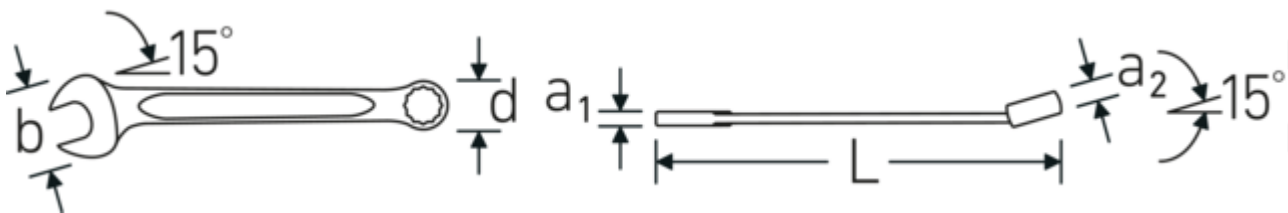

Combination spanner OPEN BOX, inch
OPEN BOX 13a

Product no. 40481212
GTIN 4018754020058
Model OPEN BOX 13a 3/16

Label. Combination spanner OPEN BOX long Spanner size 3/16 " L.95mm

Features. • Chrome Alloy Steel, chrome plated

Advantages.

Made in Germany – STAHLWILLE Combination spanner OPEN BOX, inch , open end 15 °angled, length 95 mm, DIN 3113 Form A / ISO 7738 Form A, , 40481212.

Technical Drawing.

Technical Attributes.

a1	3 mm
a2	3,2 mm
Width mm (b)	14 mm
d	9,8 mm

Logistics data.

Depth mm (IFS)	95
Width mm (IFS)	14
Height mm (IFS)	5
Length (packed, mm)	97
Width (packed, mm)	15

DIN	DIN 3113 Form A / ISO 7738 Form A	Height (packed, mm)	18
Length mm (L)	95 mm	Volume (packed, dm³)	0.02619 dm ³
Jaw angle	15 °	Art. no.	40481212
Ring position	15 °	Weight (gross, kg)	0,055
Spanner width 1 [inch]	3/16 "	Weight PAP (kg)	0,000
Spanner width s 2 [inch]	3/16 "	Weight PVC (kg)	0,003
		GTIN	4018754020058
		Country of origin	GERMANY
		Region of origin	Nordrhein-Westfalen
		WEEE/ElektroG	nicht ear-pflichtig
		Customs tariff no.	82041100
		Packing standard	5
		Weight	10 g