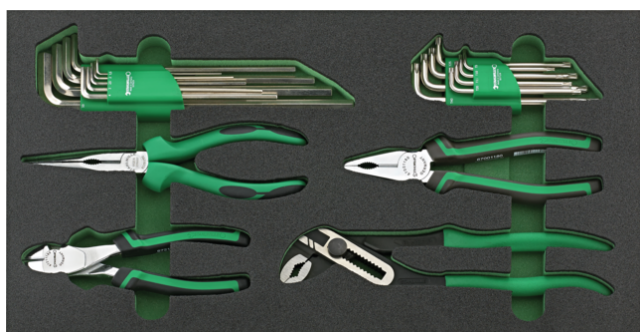

Number of tools	160 pcs.
Width mm (b)	581 mm
Height mm (h)	455 mm
Length mm (L)	381 mm

Logistics data.

Depth mm (IFS)	585
Width mm (IFS)	381
Height mm (IFS)	457
Length (packed, mm)	600
Width (packed, mm)	405
Height (packed, mm)	470
Volume (packed, dm ³)	114.21 dm ³
Art. no.	98814924
Weight (gross, kg)	27,000
Weight PAP (kg)	1,500
Weight PVC (kg)	0,000
GTIN	4018754350957
Country of origin	GERMANY
Region of origin	Nordrhein-Westfalen
WEEE/ElektroG	nicht ear-pflichtig
Customs tariff no.	82060000
Packing standard	1

Variants.

Art. no.	Art. no. (ERP)	Description	GTIN
98814924	13230 WT/TS	Assortment tool in tool trolley 13230 WT/TS L.381mm W.581mm H.455mm 160 pcs.	4018754350957

GTIN-Code.

Images.

STAHLWILLE Eduard Wille GmbH & Co. KG