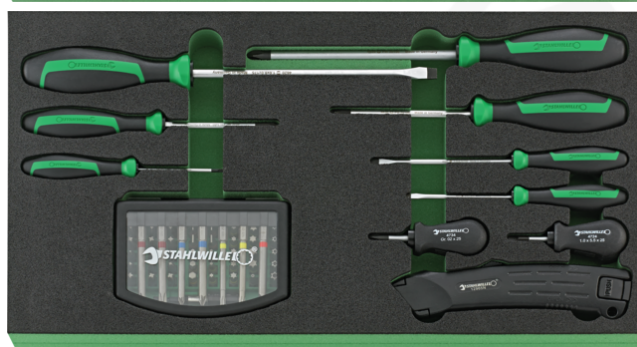

Variants.

Art. no.	Art. no. (ERP)	Description	GTIN
98814924	13230 WT/TS	Assortment tool in tool trolley 13230 WT/TS L.381mm W.581mm H.455mm 160 pcs.	4018754350957

GTIN-Code.

Images.