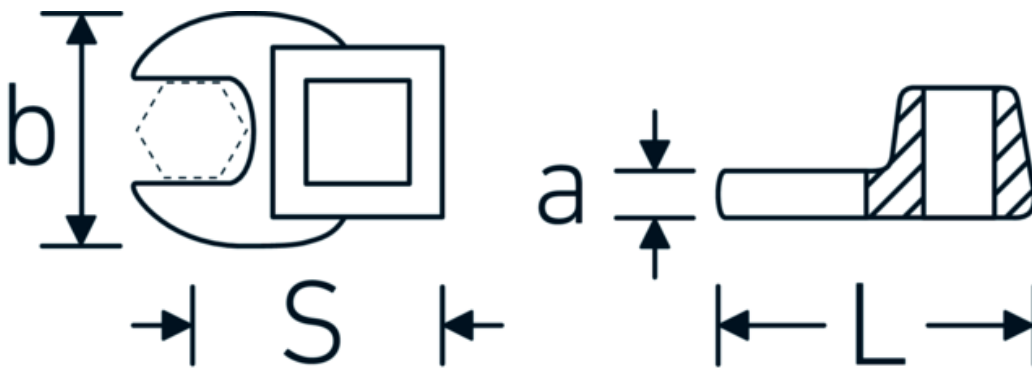

## CROW-FOOT spanner

540a

Product no. **02500062**  
GTIN **4018754004775**  
Model **540 A 1 7/16**

**Label.** 3/8 " CROW-FOOT spanner Spanner size 1 7/16" L.56,5mm

**Features.**

- Chrome Alloy Steel, chrome plated
- Caution! Modified settings on torque wrench

### Technical Drawing.

### Technical Attributes.

a	8 mm
Internal square drive (inch)	3/8 "
Width mm (b)	62 mm
Length mm (L)	56,5 mm
S	33,1 mm
Spanner size [inch]	1 7/16 "

## Variants.

Art. no.	Model no. (ERP)	Description	GTIN
01500024	540 A 3/8	1/4 " CROW-FOOT spanner Spanner size 3/8" L.25,5mm	4018754173839
02500028	540 A 7/16	3/8 " CROW-FOOT spanner Spanner size 7/16" L.32mm	4018754004621
02500032	540 A 1/2	3/8 " CROW-FOOT spanner Spanner size 1/2" L.34,3mm	4018754004638
02500034	540 A 9/16	3/8 " CROW-FOOT spanner Spanner size 9/16" L.37,7mm	4018754004645
02500036	540 A 5/8	3/8 " CROW-FOOT spanner Spanner size 5/8" L.37,7mm	4018754004652
02500038	540 A 11/16	3/8 " CROW-FOOT spanner Spanner size 11/16" L.42,5mm	4018754004669
02500040	540 A 3/4	3/8 " CROW-FOOT spanner Spanner size 3/4" L.42,5mm	4018754004676
02500042	540 A 13/16	3/8 " CROW-FOOT spanner Spanner size 13/16" L.42,3mm	4018754004683
02500044	540 A 7/8	3/8 " CROW-FOOT spanner Spanner size 7/8" L.44,5mm	4018754004690
02500048	540 A 1	3/8 " CROW-FOOT spanner Spanner size 1" L.47mm	4018754004706
02500050	540 A 1 1/16	3/8 " CROW-FOOT spanner Spanner size 1 1/16" L.47mm	4018754004713
02500052	540 A 1 1/8	3/8 " CROW-FOOT spanner Spanner size 1 1/8" L.50mm	4018754004720
02500054	540 A 1 3/16	3/8 " CROW-FOOT spanner Spanner size 1 3/16" L.50mm	4018754004737
02500056	540 A 1 1/4	3/8 " CROW-FOOT spanner Spanner size 1 1/4" L.53mm	4018754004744