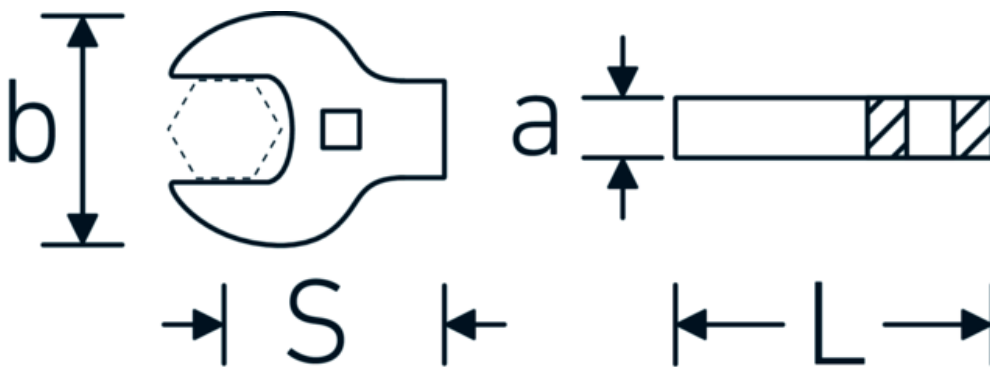

**CROW-FOOT wrench heavy-duty, inch**  
**540a HD**

Product no. **02501060**  
GTIN **4018754285761**  
Model **540A HD SW 1.3/8**

**Label.**

3/8 " CROW-FOOT wrench heavy-duty Wrench size 1 3/8" L.65mm

**Technical Drawing.**

**Technical Attributes.**

<b>a</b>	11 mm
<b>Internal square drive (inch)</b>	3/8 "
<b>Width mm (b)</b>	62 mm

**Logistics data.**

<b>Depth mm (IFS)</b>	65
<b>Width mm (IFS)</b>	60
<b>Height mm (IFS)</b>	10

<b>Length mm (L)</b>	65 mm	<b>Length (packed, mm)</b>	67
<b>S</b>	38,7 mm	<b>Width (packed, mm)</b>	63
<b>Wrench size [inch]</b>	1 3/8 "	<b>Height (packed, mm)</b>	11
		<b>Volume (packed, dm3)</b>	0.046431 dm3
		<b>Product no.</b>	02501060
		<b>Weight (gross, kg)</b>	0,184
		<b>Weight PAP (kg)</b>	0,000
		<b>Weight PVC (kg)</b>	0,004
		<b>GTIN</b>	4018754285761
		<b>Country of origin</b>	GERMANY
		<b>Region of origin</b>	Nordrhein-Westfalen
		<b>WEEE/ElektroG</b>	nicht ear-pflichtig
		<b>Customs tariff no.</b>	82042000
		<b>Packing standard</b>	1
		<b>Weight</b>	178 g