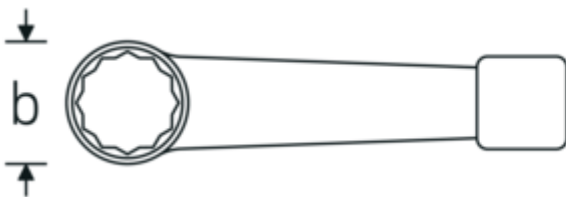

Impact ring spanner, metric

4205

Product no. **42050085**
GTIN **4018754024346**
Model **4205 85**

Label. Striking face ring spanner Spanner size 85mm L.360mm

Features.

- DIN 7444
- special steel, grey

Advantages.

DIN 7444.

Technical Drawing.

Technical Attributes.

a	37 mm
Width mm (b)	129 mm
DIN	DIN 7444
Length mm (L)	360 mm
Spanner width 1 [mm]	85 mm

Logistics data.

Depth mm (IFS)	360
Width mm (IFS)	126
Height mm (IFS)	36
Length (packed, mm)	360
Width (packed, mm)	126
Height (packed, mm)	36

Volume (packed, dm3)	1.63296 dm3
Art. no.	42050085
Weight (gross, kg)	3,835
Weight PAP (kg)	0,000
Weight PVC (kg)	0,000
GTIN	4018754024346
Country of origin	GERMANY
Region of origin	Nordrhein-Westfalen
WEEE/ElektroG	nicht ear-pflichtig
Customs tariff no.	82041100
Packing standard	1
Weight	3835 g

42050165	4205 165	Striking face ring spanner Spanner size 165mm L.650mm	4018754024506
42050170	4205 170	Striking face ring spanner Spanner size 170mm L.650mm	4018754024513
42050175	4205 175	Striking face ring spanner Spanner size 175mm L.650mm	4018754024520
42050180	4205 180	Striking face ring spanner Spanner size 180mm L.650mm	4018754024537
42050210	4205 210	Striking face ring spanner Spanner size 210mm L.750mm	4018754024575