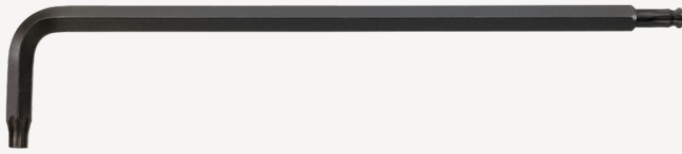

## Key wrench

10771

Product no. **43270020**  
GTIN **4018754109999**  
Model **10771 T 20 KUGELKOPF-  
WINKELSCHRAUBENDREHER  
TORX**

**Label.** Key wrench L.29mm x 148mm

**Features.**

- for inside TORX® screws
- extra long
- with ball end on long arm
- swivel angle up to 25° each side
- Chrome Vanadium, gunmetal finish

## Advantages.

For recessed TORX® screws