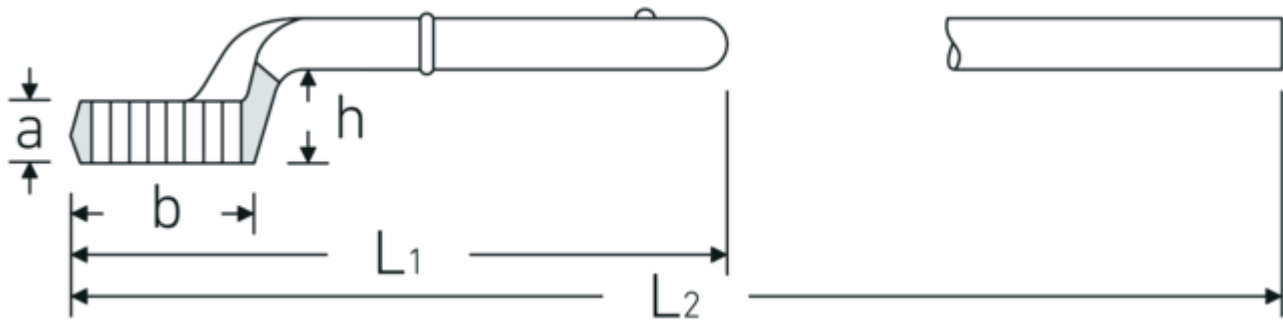

Heavy duty ring wrench

5

Product no. **42020024**
GTIN **4018754023394**
Model **5 24**

Label. Heavy duty ring wrench Wrench size 24mm L.180mm

Technical Drawing.

Technical Attributes.

a	17 mm
Width mm (b)	38 mm
for no.	1
Height mm (h)	29,5 mm
L1	180 mm
L2	555 mm
Wrench width 1 [mm]	24 mm

Logistics data.

Depth mm (IFS)	182
Width mm (IFS)	38
Height mm (IFS)	41
Length (packed, mm)	182
Width (packed, mm)	38
Height (packed, mm)	41
Volume (packed, dm ³)	0.283556 dm ³
Product no.	42020024
Weight (gross, kg)	0,400
Weight PAP (kg)	0,000