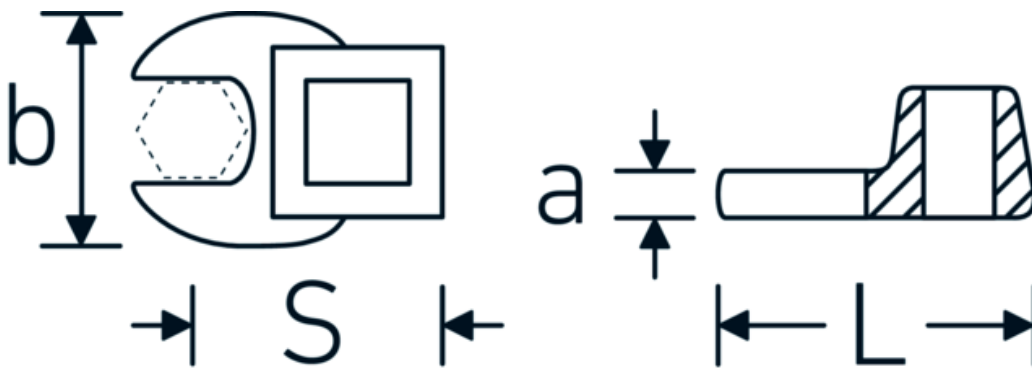

CROW-FOOT spanner

540a

Product no. **02500068**
GTIN **4018754004812**
Model **540 A 1 3/4**

Label. 3/8 " CROW-FOOT spanner Spanner size 1 3/4" L.68mm

Features.

- Chrome Alloy Steel, chrome plated
- Caution! Modified settings on torque wrench

Technical Drawing.

Technical Attributes.

a	8 mm
Internal square drive (inch)	3/8 "
Width mm (b)	76 mm
Length mm (L)	68 mm
S	40,4 mm
Spanner size [inch]	1 3/4 "

Logistics data.

Depth mm (IFS)	68
Width mm (IFS)	75
Height mm (IFS)	18
Length (packed, mm)	68
Width (packed, mm)	75
Height (packed, mm)	18
Volume (packed, dm3)	0.0918 dm3

Variants.

Art. no.	Model no. (ERP)	Description	GTIN
01500024	540 A 3/8	1/4 " CROW-FOOT spanner Spanner size 3/8" L.25,5mm	4018754173839
02500028	540 A 7/16	3/8 " CROW-FOOT spanner Spanner size 7/16" L.32mm	4018754004621
02500032	540 A 1/2	3/8 " CROW-FOOT spanner Spanner size 1/2" L.34,3mm	4018754004638
02500034	540 A 9/16	3/8 " CROW-FOOT spanner Spanner size 9/16" L.37,7mm	4018754004645
02500036	540 A 5/8	3/8 " CROW-FOOT spanner Spanner size 5/8" L.37,7mm	4018754004652
02500038	540 A 11/16	3/8 " CROW-FOOT spanner Spanner size 11/16" L.42,5mm	4018754004669
02500040	540 A 3/4	3/8 " CROW-FOOT spanner Spanner size 3/4" L.42,5mm	4018754004676
02500042	540 A 13/16	3/8 " CROW-FOOT spanner Spanner size 13/16" L.42,3mm	4018754004683
02500044	540 A 7/8	3/8 " CROW-FOOT spanner Spanner size 7/8" L.44,5mm	4018754004690
02500048	540 A 1	3/8 " CROW-FOOT spanner Spanner size 1" L.47mm	4018754004706
02500050	540 A 1 1/16	3/8 " CROW-FOOT spanner Spanner size 1 1/16" L.47mm	4018754004713
02500052	540 A 1 1/8	3/8 " CROW-FOOT spanner Spanner size 1 1/8" L.50mm	4018754004720
02500054	540 A 1 3/16	3/8 " CROW-FOOT spanner Spanner size 1 3/16" L.50mm	4018754004737
02500056	540 A 1 1/4	3/8 " CROW-FOOT spanner Spanner size 1 1/4" L.53mm	4018754004744