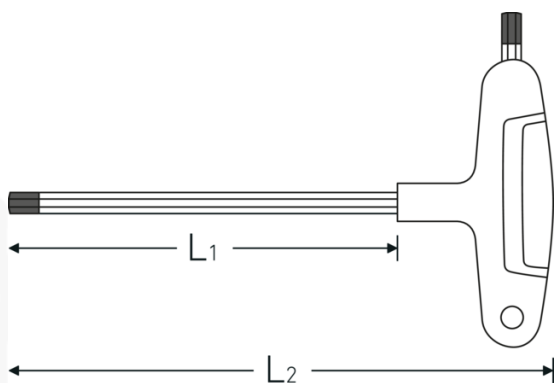

### Label.

Hexagon key wrench Hex drive 4 mm L.150mm

### Features.

- with 3-component T-handle
- for cap head screws
- with two outputs
- chrome vanadium, matt chrome-plated
- black tip

## Advantages.

With 3-component cross-handle.

## Technical Attributes.

<b>Drive profile</b>	Hexagonal
<b>External hex drive (mm)</b>	4 mm
<b>L1</b>	150 mm
<b>L2</b>	176 mm