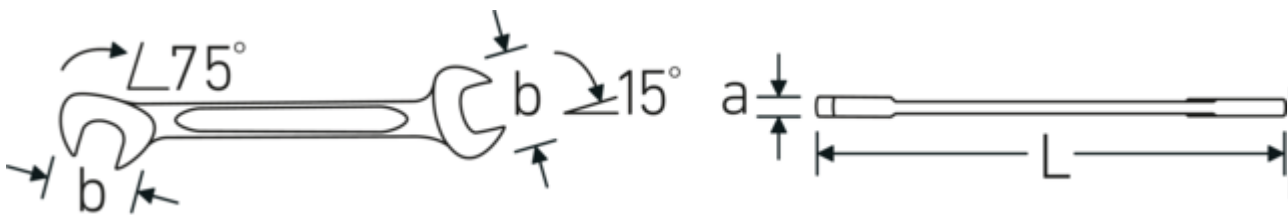

Small double-open ended spanner
ELECTRIC, metric

ELECTRIC 12

Product no. **40061212**
GTIN **4018754018635**
Model **ELECTRIC 12 12**

Label.

Double open-ended spanner, small Spanner size 12 mm L.116mm

Features.

- straight design, jaw position 15° and 75°
- sturdy, slim and lightweight intelligent design
- high bending strength due to double T-profile
- STAHLWILLE's round finish ensures a surface that is pleasant to the skin and has a good grip
- extremely sturdy, exceptionally durable
- drop-forged, hardened and cooled in oil bath
- chrome-alloy steel, chrome plated

Technical Drawing.

Technical Attributes.

a	3 mm
Width mm (b)	24,2 mm
Length mm (L)	116 mm
Jaw angle	15/75 °
Spanner width 1 [mm]	12 mm
Spanner width 2 [mm]	12 mm

Logistics data.

Depth mm (IFS)	116
Width mm (IFS)	24
Height mm (IFS)	3
Length (packed, mm)	130
Width (packed, mm)	50
Height (packed, mm)	18

Volume (packed, dm3)	0.117 dm3
Art. no.	40061212
Weight (gross, kg)	0,275
Weight PAP (kg)	0,000
Weight PVC (kg)	0,004
GTIN	4018754018635
Country of origin	GERMANY
Region of origin	Nordrhein-Westfalen
WEEE/ElektroG	nicht ear-pflichtig
Customs tariff no.	82041100
Packing standard	10
Weight	27 g