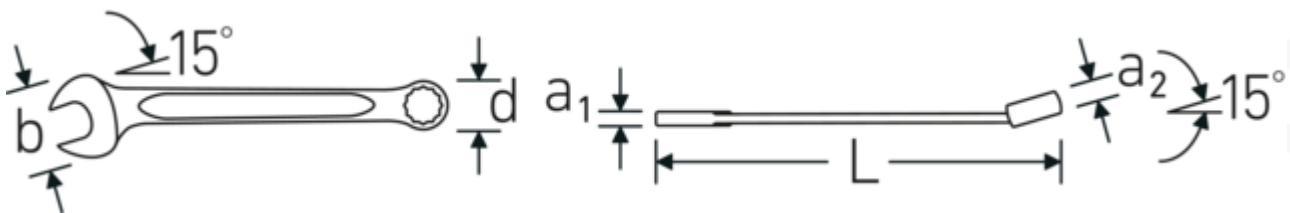

Combination spanner OPEN BOX, inch
OPEN BOX 13a

Product no. **40486969**
GTIN **4018754020348**
Model **OPEN BOX 13a 1 13/16**

Label. Combination spanner OPEN BOX long Spanner size 1 13/16 " L.500mm

Features. • Chrome Alloy Steel, chrome plated

Advantages.

Made in Germany – STAHLWILLE Combination spanner OPEN BOX, inch , open end 15 °angled, length 500 mm, DIN 3113 Form A / ISO 7738 Form A, , 40486969.

Technical Drawing.

Technical Attributes.

a1	13 mm
a2	20 mm
Width mm (b)	94,5 mm
d	65,3 mm

Logistics data.

Depth mm (IFS)	505
Width mm (IFS)	94
Height mm (IFS)	36
Length (packed, mm)	506
Width (packed, mm)	95

DIN	DIN 3113 Form A / ISO 7738 Form A	Height (packed, mm)	37
Length mm (L)	500 mm	Volume (packed, dm3)	1.77859 dm3
Jaw angle	15 °	Art. no.	40486969
Ring position	15 °	Weight (gross, kg)	1,343
Spanner width 1 [inch]	1 13/16 "	Weight PAP (kg)	0,000
Spanner width s 2 [inch]	1 13/16 "	Weight PVC (kg)	0,017
		GTIN	4018754020348
		Country of origin	GERMANY
		Region of origin	Nordrhein-Westfalen
		WEEE/ElektroG	nicht ear-pflichtig
		Customs tariff no.	82041100
		Packing standard	1
		Weight	1343 g