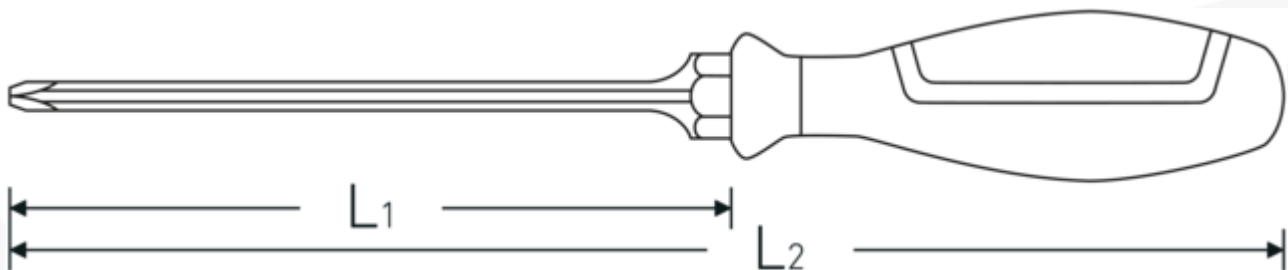

VDE PHILLIPS® screwdriver PZ

4671 VDE

Product no. **46713002**
GTIN **4018754338160**
Model **4671 VDE 2 POZIDRIV-
SCHRAUBENDREHER**

Label. VDE cross-head screwdriver PZ Size PZ2 L.100mm

Product highlights.

Technical Drawing.

Technical Attributes.

Drive profile POZIDRIV®/SUPADRIV®
DIN DIN EN 60900

Logistics data.

Depth mm (IFS) 215
Width mm (IFS) 34

Size of output profile	PZ2	Height mm (IFS)	34
L1	100 mm	Length (packed, mm)	230
L2	215 mm	Width (packed, mm)	115
		Height (packed, mm)	73
		Volume (packed, dm3)	1.93085 dm3
		Product no.	46713002
		Weight (gross, kg)	1,000
		Weight PAP (kg)	0,102
		Weight PVC (kg)	0,000
		GTIN	4018754338160
		Country of origin	GERMANY
		Region of origin	Nordrhein-Westfalen
		WEEE/ElektroG	nicht ear-pflichtig
		Customs tariff no.	82054000
		Packing standard	10
		Weight	55 g

Variants.

Product no.	Art. no. (ERP)	Description	GTIN
46713001	4671 VDE 1 POZIDRIV- SCHRAUBENDREHER	VDE cross-head screwdriver PZ Size PZ1 L.80mm	4018754338153
46713002	4671 VDE 2 POZIDRIV- SCHRAUBENDREHER	VDE cross-head screwdriver PZ Size PZ2 L.100mm	4018754338160