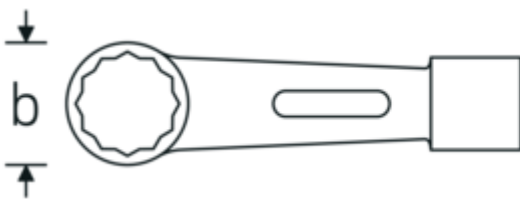

Impact ring wrench

8

Product no. **42010032**
GTIN **4018754023141**
Model **8 32**

Label.

Impact ring wrench Wrench size 32 mm L.195mm

Technical Drawing.

Technical Attributes.

a	24 mm
Width mm (b)	47 mm
Length mm (L)	195 mm
Wrench width 1 [mm]	32 mm

Logistics data.

Depth mm (IFS)	193
Width mm (IFS)	48
Height mm (IFS)	24
Length (packed, mm)	193
Width (packed, mm)	48
Height (packed, mm)	24
Volume (packed, dm3)	0.222336 dm3

Product no.	42010032
Weight (gross, kg)	0,661
Weight PAP (kg)	0,000
Weight PVC (kg)	0,006
GTIN	4018754023141
Country of origin	GERMANY
Region of origin	Nordrhein-Westfalen
WEEE/ElektroG	nicht ear-pflichtig
Customs tariff no.	82041100
Packing standard	1
Weight	661 g

Variants.

Product no.	Art. no. (ERP)	Description	GTIN
42010032	8 32	Impact ring wrench Wrench size 32 mm L.195mm	4018754023141
42010036	8 36	Impact ring wrench Wrench size 36 mm L.195mm	4018754023165
42010041	8 41	Impact ring wrench Wrench size 41 mm L.200mm	4018754023172
42010046	8 46	Impact ring wrench Wrench size 46 mm L.250mm	4018754023189
42010050	8 50	Impact ring wrench Wrench size 50 mm L.280mm	4018754023196
42010055	8 55	Impact ring wrench Wrench size 55 mm L.300mm	4018754023219
42010060	8 60	Impact ring wrench Wrench size 60 mm L.300mm	4018754023233
42010065	8 65	Impact ring wrench Wrench size 65 mm L.325mm	4018754023257
42010070	8 70	Impact ring wrench Wrench size 70 mm L.355mm	4018754023264
42010075	8 75	Impact ring wrench Wrench size 75 mm L.360mm	4018754023271
42010080	8 80	Impact ring wrench Wrench size 80 mm L.440mm	4018754023295
42010085	8 85	Impact ring wrench Wrench size 85 mm L.440mm	4018754023318
42010090	8 90	Impact ring wrench Wrench size 90 mm L.445mm	4018754023325
42010095	8 95	Impact ring wrench Wrench size 95 mm L.450mm	4018754023332