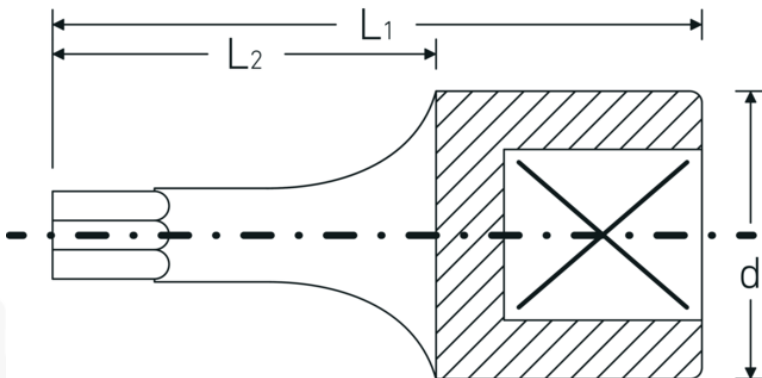

Screwdriver socket

44KTX

Product no. **01350030**
 GTIN **4018754001194**
 Model **44 KTX T 30**
SCHRAUBENDREHEREINSATZ
1/4 ZOLL

Label. 1/4 " Screwdriver socket L.28mm

- Features.**
- for inside TORX® screws
 - Chrome Alloy Steel, chrome plated

Advantages.

For recessed TORX® screws

Technical Drawing.

Technical Attributes.

Drive profile TORX®
 Internal square drive (inch) 1/4 "

Logistics data.

Depth mm (IFS) 28
 Width mm (IFS) 12

d	11,6 mm	Height mm (IFS)	12
Size of output profile	T30	Length (packed, mm)	65
L1	28 mm	Width (packed, mm)	35
L2	16 mm	Height (packed, mm)	15
		Volume (packed, dm3)	0.034125 dm3
		Art. no.	01350030
		Weight (gross, kg)	0,050
		Weight PAP (kg)	0,000
		Weight PVC (kg)	0,002
		GTIN	4018754001194
		Country of origin	GERMANY
		Region of origin	Nordrhein-Westfalen
		WEEE/ElektroG	nicht ear-pflichtig
		Customs tariff no.	82042000
		Packing standard	5
		Weight	12 g

Variants.

Art. no.	Model no. (ERP)	Description	GTIN
01350008	44 KTX T 8 SCHRAUBENDREHEREINSATZ 1/4 ZOLL	1/4 " Screwdriver socket L.28mm	4018754001125
01350009	44 KTX T 9 SCHRAUBENDREHEREINSATZ 1/4 ZOLL	1/4 " Screwdriver socket L.28mm	4018754001132
01350010	44 KTX T 10 SCHRAUBENDREHEREINSATZ 1/4 ZOLL	1/4 " Screwdriver socket L.28mm	4018754001149
01350015	44 KTX T 15 SCHRAUBENDREHEREINSATZ 1/4 ZOLL	1/4 " Screwdriver socket L.28mm	4018754001156
01350020	44 KTX T 20 SCHRAUBENDREHEREINSATZ 1/4 ZOLL	1/4 " Screwdriver socket L.28mm	4018754001163
01350025	44 KTX T 25 SCHRAUBENDREHEREINSATZ 1/4 ZOLL	1/4 " Screwdriver socket L.28mm	4018754001170
01350027	44 KTX T 27 SCHRAUBENDREHEREINSATZ 1/4 ZOLL	1/4 " Screwdriver socket L.28mm	4018754001187
01350030	44 KTX T 30 SCHRAUBENDREHEREINSATZ 1/4 ZOLL	1/4 " Screwdriver socket L.28mm	4018754001194