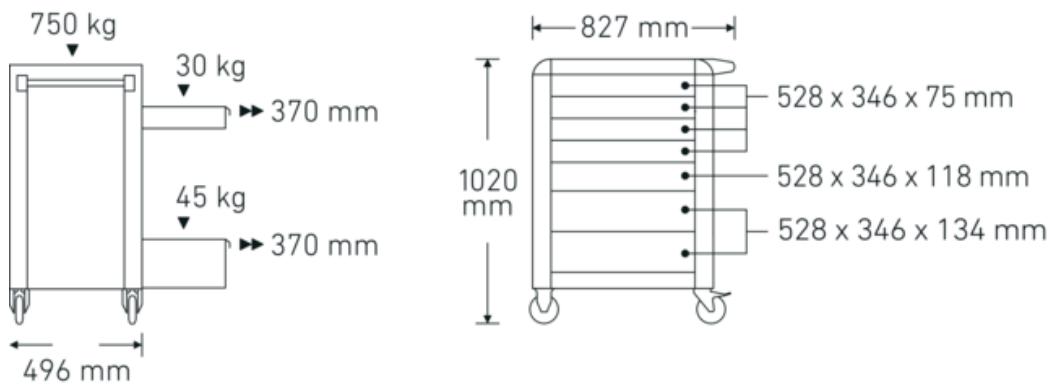

Tool trolley 95 PRO

95/7 PRO

Product no. **81200164**
GTIN **4018754334674**
Model **95/7 B PRO**

Label.

Tool trolley 95/7 PRO 7 Drawers 496 x 827 x 1020 mm blue, RAL 270 30 35

Product highlights.

Technical Drawing.

Technical Attributes.

Number of drawers	7
Width mm (b)	827 mm
Colour	blue, RAL 270 30 35
Colour abbreviation	RAL 270 30 35; RAL 9005
Height mm (h)	1020 mm
Length mm (L)	496 mm
No.	95/7 B PRO
Internal drawer dimensions mm	346 x 528 x 75 mm (4x) 346 x 528 x 118 mm (2x) 346 x 528 x 134 mm (1x)
Drawer load capacity	30 kg 30 kg 45 kg
Load capacity	750 kg

Logistics data.

Depth mm (IFS)	720
Width mm (IFS)	496
Height mm (IFS)	863
Length (packed, mm)	836
Width (packed, mm)	587
Height (packed, mm)	940
Volume (packed, dm ³)	461.28808 dm ³
Product no.	81200164
Weight (gross, kg)	79,000
Weight PAP (kg)	7,500
Weight PVC (kg)	0,000
GTIN	4018754334674
Country of origin	CHINA
Region of origin	Ausländischer Ursprung
WEEE/ElektroG	nicht ear-pflichtig
Customs tariff no.	94032080
Packing standard	1
Weight	71500 g

Variants.

Product no.	Art. no. (ERP)	Description	GTIN
81200163	95/7 A PRO	Tool trolley 95/7 PRO 7 Drawers 496 x 827 x 1020 mm anthracite, RAL 7016; black, RAL 9007	4018754334667

81200164	95/7 B PRO	Tool trolley 95/7 PRO 7 Drawers 496 x 827 x 1020 mm blue, RAL 270 30 35	4018754334674
81200165	95/7 R PRO	Tool trolley 95/7 PRO 7 Drawers 496 x 827 x 1020 mm red, RAL 3020; black RAL 9005	4018754334681