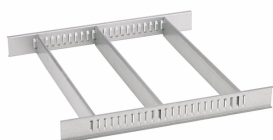

GTIN-Code.

Accessories.

90432727
Spray can holders

81483004
Paper roll holder

89010040
Cable holder

83812070
Empty tray for small components

81484001
Drawer dividers

81484002
Drawer dividers