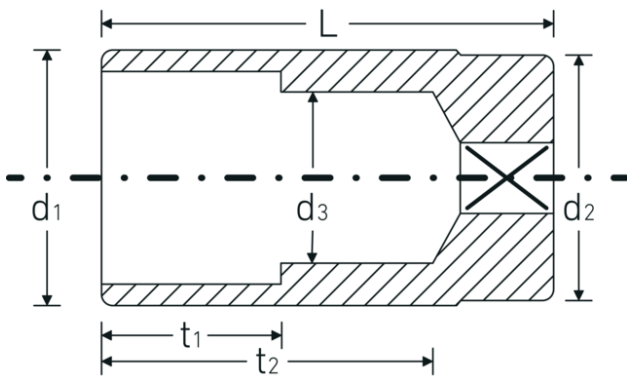

Sockets 1/2", inch, extra deep

51a

Product no. **03420048**
GTIN **4018754008094**
Model **51 A 1**

Label. 1/2 " Socket Wrench size 1" L.83mm

Technical Drawing.

Technical Attributes.

Drive profile	bi-hex AS-Drive®
Internal square drive (inch)	1/2 "
d1	33,7 mm
d2	32 mm
d3	24,2 mm
Length mm (L)	83 mm
Wrench size [inch]	1 "
t1	35 mm
t2	65 mm

Logistics data.

Depth mm (IFS)	83
Width mm (IFS)	35
Height mm (IFS)	35
Length (packed, mm)	180
Width (packed, mm)	84
Height (packed, mm)	36
Volume (packed, dm3)	0.54432 dm3
Product no.	03420048
Weight (gross, kg)	1,325

Variants.

Product no.	Model no. (ERP)	Description	GTIN
03420024	51 A 3/8	1/2 " Socket Wrench size 3/8" L.83mm	4018754127108
03420028	51 A 7/16	1/2 " Socket Wrench size 7/16" L.83mm	4018754127115
03420032	51 A 1/2	1/2 " Socket Wrench size 1/2" L.83mm	4018754008025
03420034	51 A 9/16	1/2 " Socket Wrench size 9/16" L.83mm	4018754008032
03420036	51 A 5/8	1/2 " Socket Wrench size 5/8" L.83mm	4018754008049
03420038	51 A 11/16	1/2 " Socket Wrench size 11/16" L.83mm	4018754008056
03420040	51 A 3/4	1/2 " Socket Wrench size 3/4" L.83mm	4018754008063
03420042	51 A 13/16	1/2 " Socket Wrench size 13/16" L.83mm	4018754127122
03420044	51 A 7/8	1/2 " Socket Wrench size 7/8" L.83mm	4018754008070
03420046	51 A 15/16	1/2 " Socket Wrench size 15/16" L.83mm	4018754008087
03420048	51 A 1	1/2 " Socket Wrench size 1" L.83mm	4018754008094
03420050	51 A 1 1/16	1/2 " Socket Wrench size 1 1/16" L.83mm	4018754008100
03420052	51 A 1 1/8	1/2 " Socket Wrench size 1 1/8" L.83mm	4018754008117
03420054	51 A 1 3/16	1/2 " Socket Wrench size 1 3/16" L.83mm	4018754127139
03420056	51 A 1 1/4	1/2 " Socket Wrench size 1 1/4" L.83mm	4018754127146
03420058	51 A 1 5/16	1/2 " Socket Wrench size 1 5/16" L.83mm	4018754127153
03420060	51 A 1 3/8	1/2 " Socket Wrench size 1 3/8" L.83mm	4018754127160
03420062	51 A 1 7/16	1/2 " Socket Wrench size 1 7/16" L.83mm	4018754127177
03420064	51 A 1 1/2	1/2 " Socket Wrench size 1 1/2" L.83mm	4018754127184