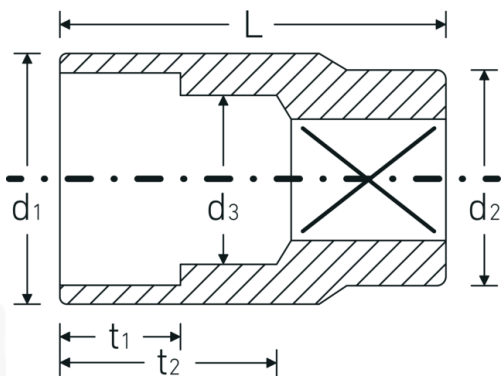

## Socket

45a

Product no. **02410038**  
GTIN **4018754004270**  
Model **45 A 11/16**

**Label.** 3/8 " Socket Spanner size 11/16" L.32mm

**Features.**

- ASME B 107.1, Fed. Spec. GGG-W-641, SAE AS 954-E (test values)
- HPQ® heavy-duty steel, chrome-plated

## Technical Drawing.

## Technical Attributes.

Drive profile bi-hex AS-Drive®  
Internal square drive (inch) 3/8 "

## Logistics data.

Depth mm (IFS) 27  
Width mm (IFS) 24

<b>d1</b>	23,4 mm	<b>Height mm (IFS)</b>	24
<b>d2</b>	19 mm	<b>Length (packed, mm)</b>	121
<b>d3</b>	16,3 mm	<b>Width (packed, mm)</b>	25
<b>Length mm (L)</b>	32 mm	<b>Height (packed, mm)</b>	28
<b>Spanner size [inch]</b>	11/16 "	<b>Volume (packed, dm3)</b>	0.0847 dm3
<b>t1</b>	14,7 mm	<b>Art. no.</b>	02410038
<b>t2</b>	19,5 mm	<b>Weight (gross, kg)</b>	0,220
		<b>Weight PAP (kg)</b>	0,000
		<b>Weight PVC (kg)</b>	0,003
		<b>GTIN</b>	4018754004270
		<b>Country of origin</b>	GERMANY
		<b>Region of origin</b>	Nordrhein-Westfalen
		<b>WEEE/ElektroG</b>	nicht ear-pflichtig
		<b>Customs tariff no.</b>	82042000
		<b>Packing standard</b>	5
		<b>Weight</b>	34 g