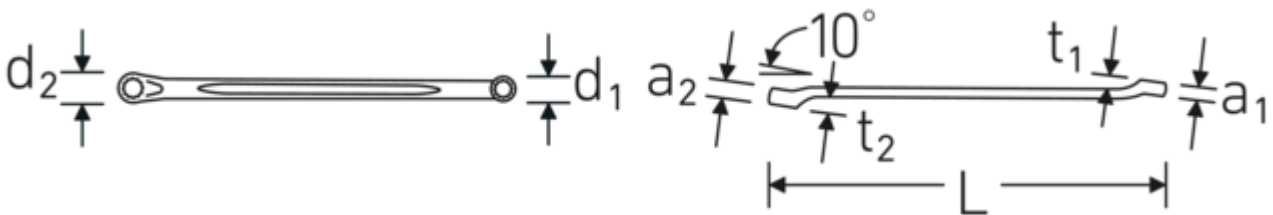

Double ring wrench, inch

230a

Product no. **41614850**
GTIN **4018754139491**
Model **230a 1 x 1.1/16**

Label.

Double ring wrench Wrench size 1 x 1 1/16 " L.368mm

Technical Drawing.

Technical Attributes.

a1	15 mm
a2	16 mm
Drive profile	bi-hex AS-Drive®
d1	36,5 mm
d2	38,6 mm
Length mm (L)	368 mm
Ring position	10 °
Wrench width 1 [inch]	1 "
Wrench width s 2 [inch]	1 1/16 "
t1	23 mm
t2	24 mm

Country of origin	GERMANY
Region of origin	Nordrhein-Westfalen
WEEE/ElektroG	nicht ear-pflichtig
Customs tariff no.	82041100
Packing standard	5
Weight	460 g

Variants.

Product no.	Art. no. (ERP)	Description	GTIN
41611620	230a 1/4 x 5/16	Double ring wrench Wrench size 1/4 x 5/16 " L.180mm	4018754023059
41612022	230a 5/16 x 11/32	Double ring wrench Wrench size 5/16 " L.195mm	4018754158799
41612024	230a 5/16 x 3/8	Double ring wrench Wrench size 5/16 " L.195mm	4018754023066
41612428	230a 3/8 x 7/16	Double ring wrench Wrench size 3/8 x 7/16 " L.215mm	4018754023073
41612832	230a 7/16 x 1/2	Double ring wrench Wrench size 7/16 " L.225mm	4018754023080
41613234	230a 1/2 x 9/16	Double ring wrench Wrench size 1/2 x 9/16 " L.235mm	4018754023097
41613436	230a 9/16 x 5/8	Double ring wrench Wrench size 9/16 " L.245mm	4018754023103
41613640	230a 5/8 x 3/4	Double ring wrench Wrench size 5/8 " L.274mm	4018754023110
41613840	230a 11/16 x 3/4	Double ring wrench Wrench size 11/16 x 3/4 " L.275mm	4018754023127
41614244	230a 13/16 x 7/8	Double ring wrench Wrench size 13/16 x 7/8 " L.301mm	4018754139477
41614648	230a 15/16 x 1	Double ring wrench Wrench size 15/16 " L.340mm	4018754139484
41614850	230a 1 x 1.1/16	Double ring wrench Wrench size 1 x 1 1/16 " L.368mm	4018754139491
41615256	230a 1.1/8 x 1.1/4	Double ring wrench Wrench size 1 1/8 " L.403mm	4018754139507