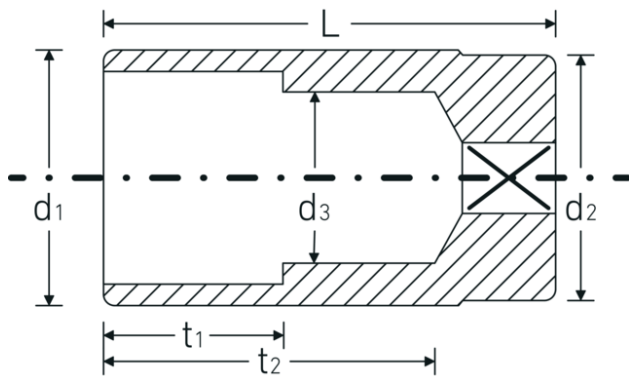

**Sockets 1/2", inch, extra deep**

**51a**

Product no. **03420024**  
GTIN **4018754127108**  
Model **51 A 3/8**

**Label.** 1/2 " Socket Wrench size 3/8" L.83mm

**Technical Drawing.**

**Technical Attributes.**

Drive profile	bi-hex AS-Drive®
Internal square drive (inch)	1/2 "
d1	14,3 mm
d2	22 mm
d3	8,3 mm
Length mm (L)	83 mm
Wrench size [inch]	3/8 "
t1	19 mm
t2	67 mm

**Logistics data.**

Depth mm (IFS)	83
Width mm (IFS)	22
Height mm (IFS)	22
Length (packed, mm)	150
Width (packed, mm)	100
Height (packed, mm)	22
Volume (packed, dm3)	0.33 dm3
Product no.	03420024
Weight (gross, kg)	0,477