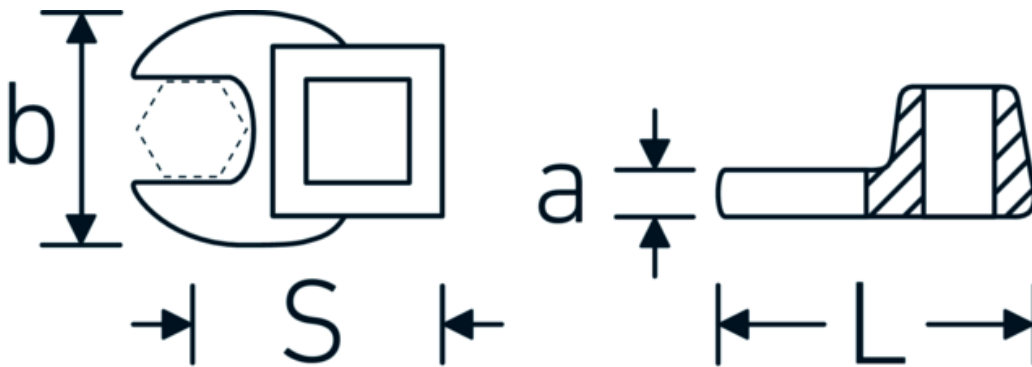

CROW-FOOT wrench, metric

540

Product no. 02200036
GTIN 4018754141104
Model 540 36

Label. 3/8 " CROW-FOOT wrench Wrench size 36mm L.56,5mm

Technical Drawing.

Technical Attributes.

a	8 mm
Internal square drive (inch)	3/8 "
Width mm (b)	62 mm
Length mm (L)	56,5 mm
S	32,8 mm
Width across flats [mm]	36 mm

Logistics data.

Depth mm (IFS)	80
Width mm (IFS)	80
Height mm (IFS)	20
Length (packed, mm)	80
Width (packed, mm)	80
Height (packed, mm)	20
Volume (packed, dm3)	0.128 dm3
Product no.	02200036
Weight (gross, kg)	0,120

Variants.

Product no.	Model no. (ERP)	Description	GTIN
01200008	540 8	1/4 " CROW-FOOT wrench Wrench size 8mm L.25,5mm	4018754149117
01200009	540 9	1/4 " CROW-FOOT wrench Wrench size 9mm L.25,5mm	4018754149124
01200010	540 10	1/4 " CROW-FOOT wrench Wrench size 10mm L.25,5mm	4018754149131
02200011	540 11	3/8 " CROW-FOOT wrench Wrench size 11mm L.32mm	4018754149414
02200012	540 12	3/8 " CROW-FOOT wrench Wrench size 12mm L.34,3mm	4018754003495
02200013	540 13	3/8 " CROW-FOOT wrench Wrench size 13mm L.34,3mm	4018754003501
02200014	540 14	3/8 " CROW-FOOT wrench Wrench size 14mm L.37,7mm	4018754003518
02200015	540 15	3/8 " CROW-FOOT wrench Wrench size 15mm L.37,7mm	4018754003525
02200016	540 16	3/8 " CROW-FOOT wrench Wrench size 16mm L.37,7mm	4018754003532
02200017	540 17	3/8 " CROW-FOOT wrench Wrench size 17mm L.42,5mm	4018754003549
02200018	540 18	3/8 " CROW-FOOT wrench Wrench size 18mm L.42,5mm	4018754003556
02200019	540 19	3/8 " CROW-FOOT wrench Wrench size 19mm L.42,5mm	4018754003563
02200020	540 20	3/8 " CROW-FOOT wrench Wrench size 20mm L.42,4mm	4018754141067
02200021	540 21	3/8 " CROW-FOOT wrench Wrench size 21mm L.44,5mm	4018754003570
02200022	540 22	3/8 " CROW-FOOT wrench Wrench size 22mm L.44,5mm	4018754003587